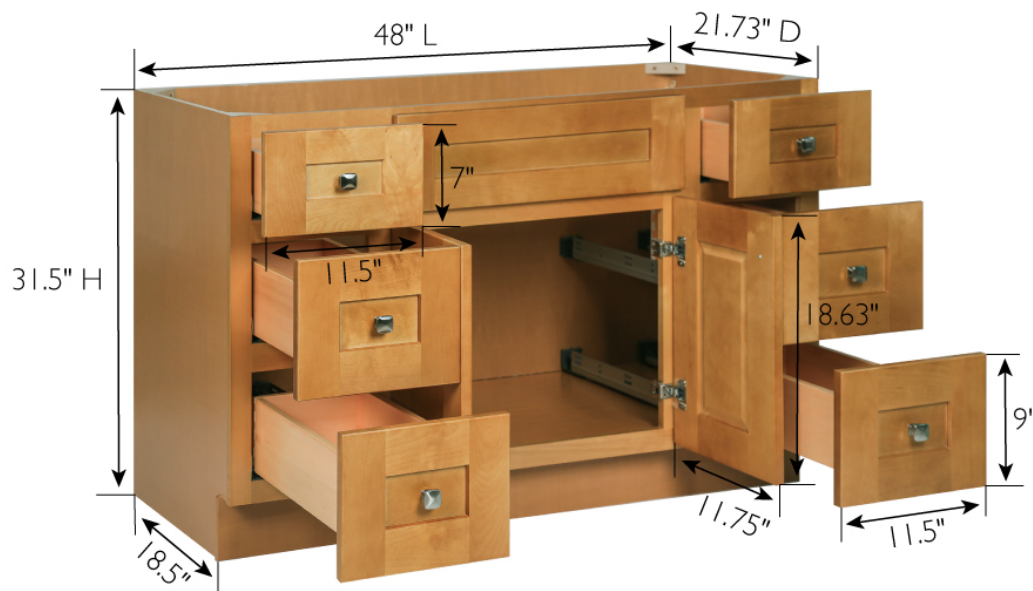

Brookings Unassembled 2-Door, 6-Drawer Vanity 48x31.5x21 Modern Birch

SPECIFICATIONS

MATERIAL CONSTRUCTION:	Wood
ASSEMBLY REQUIRED:	Yes
TOOLS NEEDED FOR ASSEMBLY:	Phillips Screwdriver, Rubber Mallet, Wood Glue
ASSEMBLED DIMENSIONS:	31.5" H x 48" L x 21" D
ASSEMBLED WEIGHT:	101.42 lbs.
HINGE STYLE:	Soft Close
DOOR STYLE:	2 Shaker Doors
DRAWER STYLE:	6 Drawers
GLIDE STYLE:	Soft Close
FAKE DWR STYLE:	N/A
DWR 1-2 DIMENSIONS:	7" H x 11.5" L x 20.98" D
DWR 3-6 DIMENSIONS:	9" H x 11.5" L x 20.98" D
DWR CONSTRUCTION:	Dove Tail
SHELF STYLE:	N/A
SHELF ADJUSTABILITY INCREMENTS:	N/A
SHELF MAX WEIGHT CAPACITY:	N/A
SHELF DIMENSIONS:	N/A
SHELF THICKNESS:	N/A
SHELF MATERIAL:	N/A

FRAME STYLE:	Face Frame
FACE FRAME MATERIAL:	Solid Wood
SIDES MATERIAL:	Plywood
BOTTOM MATERIAL:	Plywood
TOE KICK INSET WIDTH:	4.5"
BACK PANEL MATERIAL:	Plywood
BACK BRACE MATERIAL:	Solid Wood

WARRANTY:	1-Year limited warranty
TITLE VI COMPLIANT:	Yes
PROP 65 HARMFUL MATERIAL:	Formaldehyde