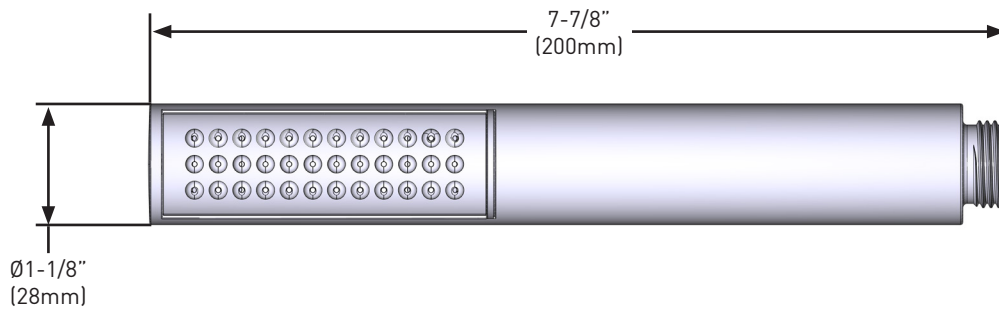

DESCRIPTION

- 1 function

FLOW

- 1.8 GPM/6.8 LPM at 80 PSI

STANDARDS

- ASME A112.18.1 / CSA B125.1
- CEC

WARRANTY

- Most products or parts carry "Limited Warranties" against manufacturing defects. For US customers please visit houseofrohl.com/support and for Canadian customers please visit houseofrohl.ca/support for complete product and finish warranty.

SPECIFICATIONS

Single Function Handshower

MODELS: 4392

For warranty or additional information, contact:

U.S.A.
houseofrohl.com/support
1-800-777-9762

QUEBEC / MARITIMES / WESTERN CANADA
QUÉBEC / MARITIMES / OUEST CANADIEN
QUEBEC / MARITIMOS / CANADA OCCIDENTAL
houseofrohl.ca/support
1-866-473-8442

ONTARIO
houseofrohl.ca/support
1-800-287-5354