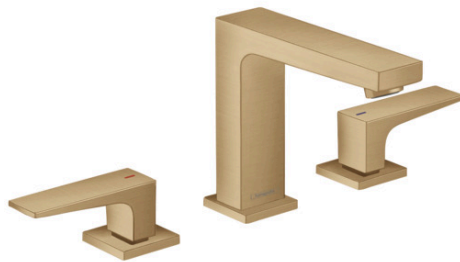

Metropol

Widespread Faucet 110 with Lever Handles and Pop-Up Drain, 1.2 GPM

Finishes : **brushed bronze** Part no. : **32516141**

Description

Features

- Aerated spray
- Flow: 1.2 GPM (4.5 L/Min)
- 90° ceramic valves
- Includes pop-up drain
- MASS/Massachusetts
- NSF61/IAPMO/N3016-(No NSF Logo!)
- DOE/FTC
- NSF372(LL)/IAPMO/6738-(No NSF Logo!)
- TECQ/Texas Registered
- ADA/IAPMO/3016
- CEC/California/Watersaving
- WaterSense/IAPMO/5921/Lavs

Technology

Compliance

Product image