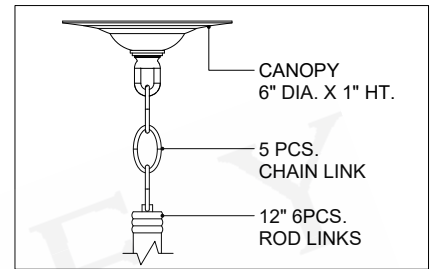

ITEM: 9000-1266

Overall Dimensions

Height: 40"

Diameter: 48"

CANOPY DETAIL

TOP VIEW

FRONT VIEW