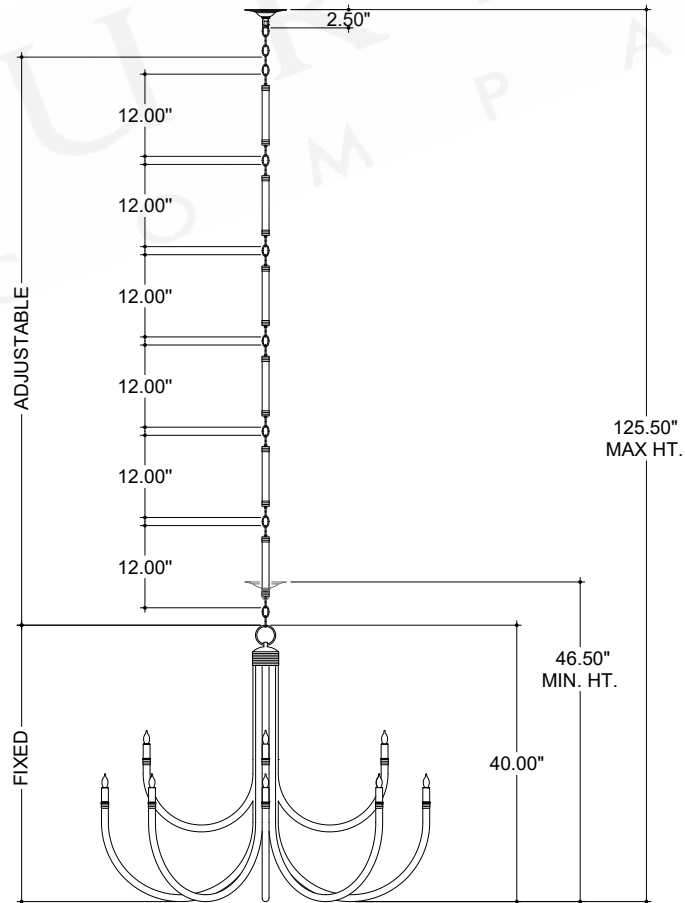

ITEM: 9000-1266

Overall Dimensions

Height: 40"

Diameter: 48"

CANOPY DETAIL

TOP VIEW

FRONT VIEW