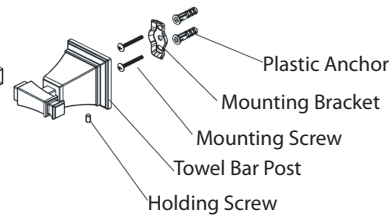

Drill 1/4" holes in marked locations. If mounting directly into stud or wood wall, secure Mounting Bracket to wall using Mounting Screws without drilling holes.

Loosen set screw at base of each post and remove brackets (if necessary). Determine mounting location of component and lightly trace outline on wall with a pencil.

Insert Plastic Anchors into drilled holes and press in until flush with wall. Secure Mounting Brackets to wall with Mounting Screws using Phillips Screwdriver.

Center Mounting Bracket within traced outline. Mark the 2 mounting locations with a pencil.

Locate post over Mounting Bracket and tighten Set Screw with Small Flat Tip Screwdriver. Repeat steps 1 thru 5 for remaining items.

Towel Bar

Towel Ring

Robe Hook

Tissue Holder

Towel Bar

Robe Hook

Towel Ring