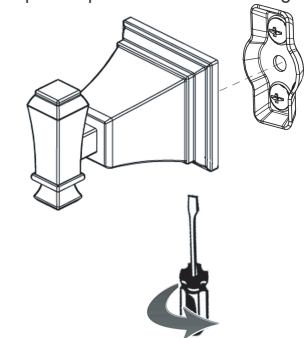

Helpful:

*Tape Measure

*Level

Important Notes:

Be sure to read instructions thoroughly before beginning installation. Do not overtighten any connections or damage may occur.

Instruction images shown are for reference only and apply to all models numbers shown.

Drill 1/4" holes in marked locations. If mounting directly into stud or wood wall, secure Mounting Bracket to wall using Mounting Screws without drilling holes.

Loosen set screw at base of each post and remove brackets (if necessary). Determine mounting location of component and lightly trace outline on wall with a pencil.

Insert Plastic Anchors into drilled holes and press in until flush with wall. Secure Mounting Brackets to wall with Mounting Screws using Phillips Screwdriver.

Center Mounting Bracket within traced outline. Mark the 2 mounting locations with a pencil.

Locate post over Mounting Bracket and tighten Set Screw with Small Flat Tip Screwdriver. Repeat steps 1 thru 5 for remaining items.

Towel Bar

Towel Ring

Robe Hook

Tissue Holder

Towel Bar

Robe Hook

Towel Ring