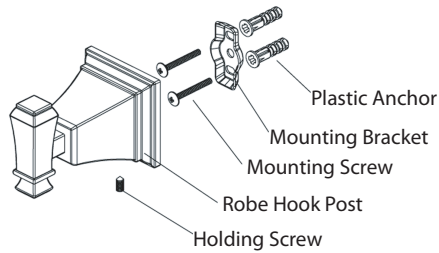

Insert Plastic Anchors into drilled holes and press in until flush with wall. Secure Mounting Brackets to wall with Mounting Screws using Phillips Screwdriver.

Center Mounting Bracket within traced outline. Mark the 2 mounting locations with a pencil.

Locate post over Mounting Bracket and tighten Set Screw with Small Flat Tip Screwdriver. Repeat steps 1 thru 5 for remaining items.

Towel Bar

Towel Ring

Robe Hook

Tissue Holder

Towel Bar

Robe Hook

Towel Ring