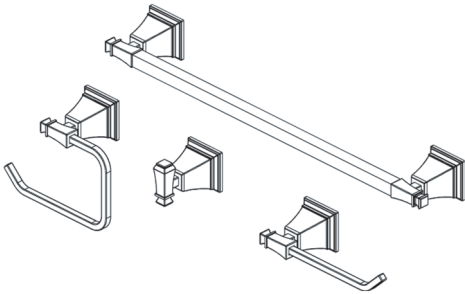

Instructions for Models:

SA-1304
SA-1305
SA-1306
SA-1307