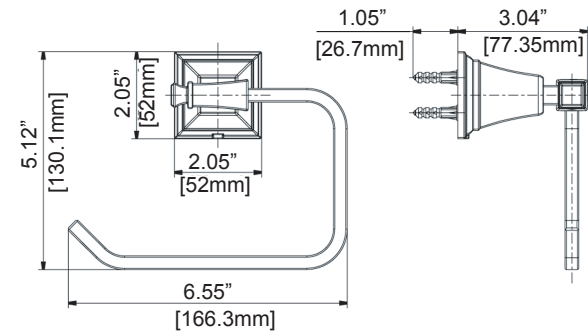

Helpful:

*Tape Measure

*Level

Important Notes:

Be sure to read instructions thoroughly before beginning installation. Do not overtighten any connections or damage may occur.

Instruction images shown are for reference only and apply to all models numbers shown.

Insert Plastic Anchors into drilled holes and press in until flush with wall. Secure Mounting Brackets to wall with Mounting Screws using Phillips Screwdriver.

Center Mounting Bracket within traced outline. Mark the 2 mounting locations with a pencil.

Locate post over Mounting Bracket and tighten Set Screw with Small Flat Tip Screwdriver. Repeat steps 1 thru 5 for remaining items.

Towel Bar

Towel Ring

Robe Hook

Tissue Holder

Towel Bar

Robe Hook

Towel Ring