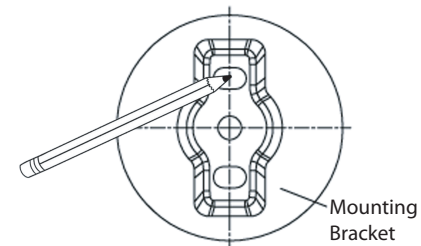

Helpful:

*Tape Measure

*Level

Important Notes:

Be sure to read instructions thoroughly before beginning installation. Do not overtighten any connections or damage may occur.

Instruction images shown are for reference only and apply to all models numbers shown.

Drill 1/4" holes in marked locations. If mounting directly into stud or wood wall, secure Mounting Bracket to wall using Mounting Screws without drilling holes.

Loosen set screw at base of each post and remove brackets (if necessary). Determine mounting location of component and lightly trace outline on wall with a pencil.

Insert Plastic Anchors into drilled holes and press in until flush with wall. Secure Mounting Brackets to wall with Mounting Screws using Phillips Screwdriver.

Center Mounting Bracket within traced outline. Mark the 2 mounting locations with a pencil.