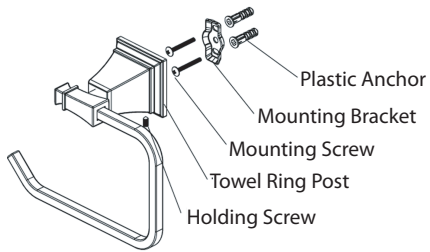

Insert Plastic Anchors into drilled holes and press in until flush with wall. Secure Mounting Brackets to wall with Mounting Screws using Phillips Screwdriver.

Center Mounting Bracket within traced outline. Mark the 2 mounting locations with a pencil.

Locate post over Mounting Bracket and tighten Set Screw with Small Flat Tip Screwdriver. Repeat steps 1 thru 5 for remaining items.

Towel Bar

Towel Ring

Robe Hook

Tissue Holder

Towel Bar

Robe Hook

Towel Ring

Tissue Holder