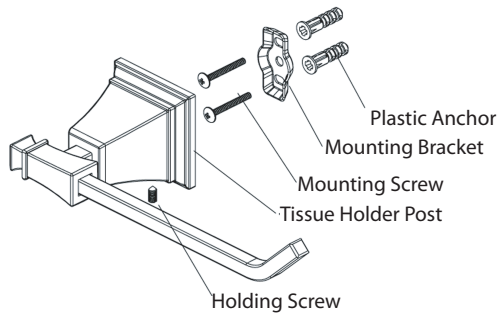

Drill 1/4" holes in marked locations. If mounting directly into stud or wood wall, secure Mounting Bracket to wall using Mounting Screws without drilling holes.

Loosen set screw at base of each post and remove brackets (if necessary). Determine mounting location of component and lightly trace outline on wall with a pencil.

Insert Plastic Anchors into drilled holes and press in until flush with wall. Secure Mounting Brackets to wall with Mounting Screws using Phillips Screwdriver.

Center Mounting Bracket within traced outline. Mark the 2 mounting locations with a pencil.

Locate post over Mounting Bracket and tighten Set Screw with Small Flat Tip Screwdriver. Repeat steps 1 thru 5 for remaining items.

Towel Bar

Towel Ring

Robe Hook

Tissue Holder

Towel Bar

Robe Hook

Towel Ring

Tissue Holder