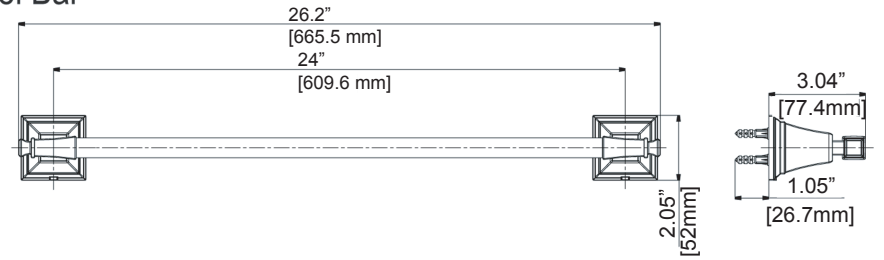

Insert Plastic Anchors into drilled holes and press in until flush with wall. Secure Mounting Brackets to wall with Mounting Screws using Phillips Screwdriver.

Center Mounting Bracket within traced outline. Mark the 2 mounting locations with a pencil.

Locate post over Mounting Bracket and tighten Set Screw with Small Flat Tip Screwdriver. Repeat steps 1 thru 5 for remaining items.

Towel Bar

Towel Ring

Robe Hook

Tissue Holder

Towel Bar

Robe Hook

Towel Ring