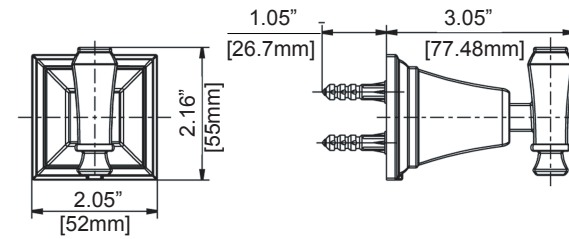

Locate post over Mounting Bracket and tighten Set Screw with Small Flat Tip Screwdriver. Repeat steps 1 thru 5 for remaining items.

Towel Bar

Towel Ring

Robe Hook

Tissue Holder

Towel Bar

Robe Hook

Towel Ring