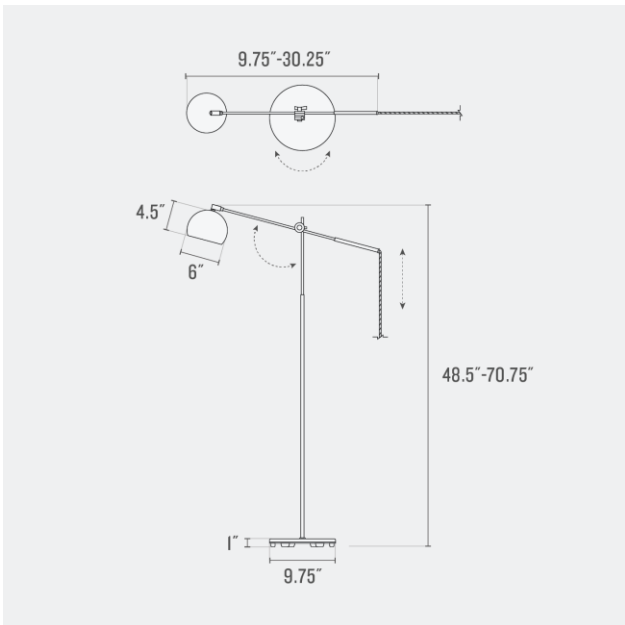

Location Rating: Damp

Dimensions:

Overall: 48.5" - 70.75" H x 9.75" - 30.25" W x 9.75" - 30.25" D

Shade: 4.5" H x 6" W x 6" D

Base: 1" H x 9.75" W x 9.75" D

Materials: Steel / Brass

Details:

- Includes a cast iron base, 10 feet of black twisted cloth cord with in-line rocker switch that falls 36" from the lamp arm
- G16 Bulb recommended, sold separately

Cord Length: 10'

One year guarantee

Color Options

Industrial
Yellow
(YE)

White
(WT)

Juniper-Gloss
(JPR-G)

Black
(BK)

Persimmon
(RD)