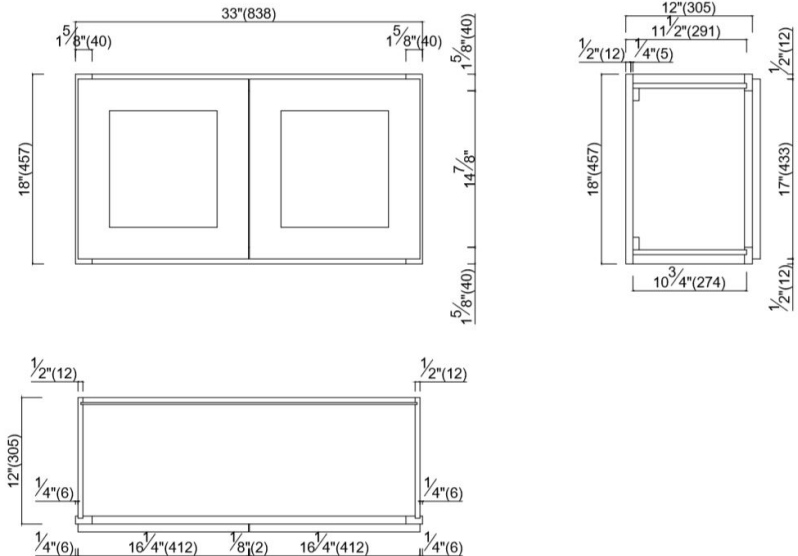

Brookings Fully Assembled Shaker Bridge Wall Kitchen Cabinet 33x18x12 White

SPECIFICATIONS

MATERIAL CONSTRUCTION:	Wood	NUMBER OF SHELVES:	0
WOOD SPECIES:	Maple	SHELF STYLE:	N/A
ASSEMBLED DIMENSIONS:	18" H x 33" L x 12" D	ADJUSTIBLE SHELVES:	N/A
ASSEMBLED WEIGHT:	25.11 lbs.	SHELF ADJUSTIBILITY INCREMENTS:	N/A
KITCHEN CABINET TYPE:	Bridge Wall	SHELF DIMENSIONS:	N/A" W x N/A" D
MOUNTING TYPE:	Wall Mount	SHELF THICKNESS:	N/A
CONSTRUCTION TYPE:	Face Frame	SHELF MATERIAL:	N/A
HINGE STYLE:	Soft Close	FACE FRAME MATERIAL:	HDF
DOOR STYLE:	2 Solid wood frame shaker	SIDES MATERIAL:	Plywood
NUMBER OF DRAWERS:	0	BOTTOM MATERIAL:	Plywood
DRAWER DIMENSIONS 1:	N/A	BACK PANEL MATERIAL:	Plywood
DRAWER DIMENSIONS 2:	N/A	BACK BRACE MATERIAL:	Wood
DRAWER DIMENSIONS 3:	N/A	TOE KICK INSET WIDTH:	N/A
DWR BOX MATERIAL:	N/A		
DWR CONSTRUCTION:	N/A		
DWR GLIDE:			
FAKE DWR QTY:	0		
FAKE DWR LOCATION:	N/A		