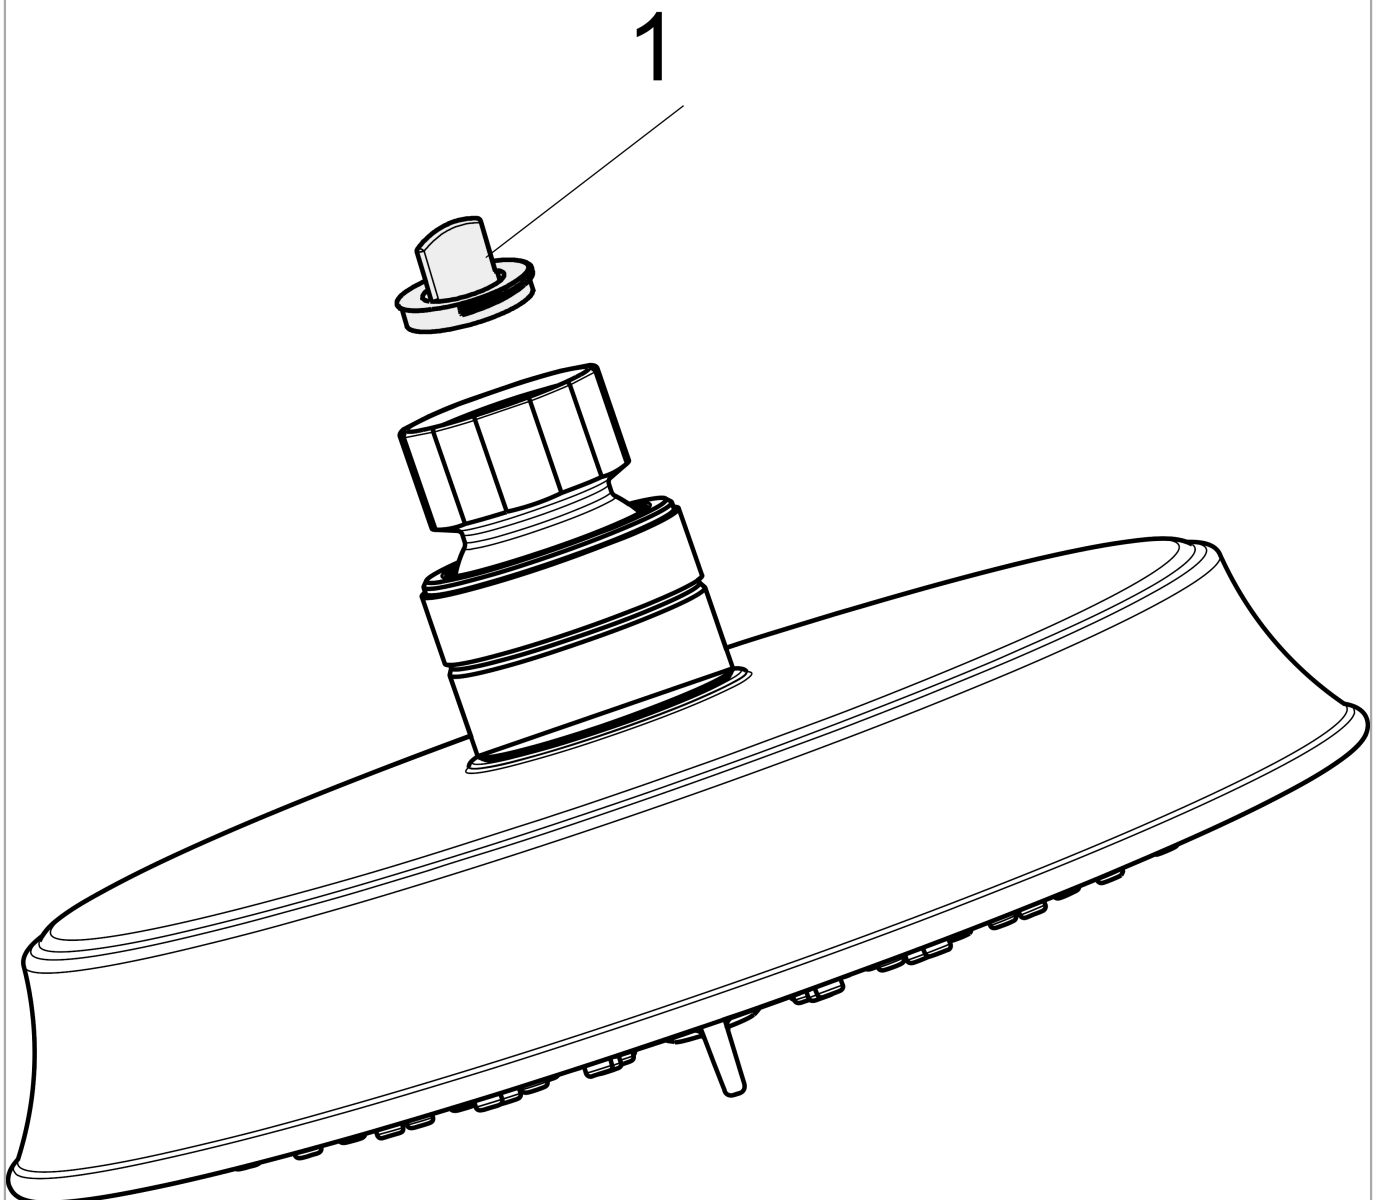

**Raindance Classic**  
**Showerhead 150 3-Jet, 1.75 GPM**  
 Finishes : **polished nickel**    Part no. : **04801830**

**Description**

**Features**

- 86 no-clog spray channels
- Spray modes: RainAir, BalanceAir, Whirl
- Flow: 1.75 GPM (6.6 L/Min)
- Fully-finished matching spray face

**Item details**

List Price \$ 365.00

**Technology**

**Compliance**

**Product image**

**Scale drawing**

**Raindance Classic**  
**Showerhead 150 3-Jet, 1.75 GPM**  
Finishes : **polished nickel**    Part no. : **04801830**

Exploded drawing

Year of production: >07/19

**Raindance Classic**  
**Showerhead 150 3-Jet, 1.75 GPM**  
 Finishes : **polished nickel**    Part no. : **04801830**

**Spare parts list**

Year of production: >07/19