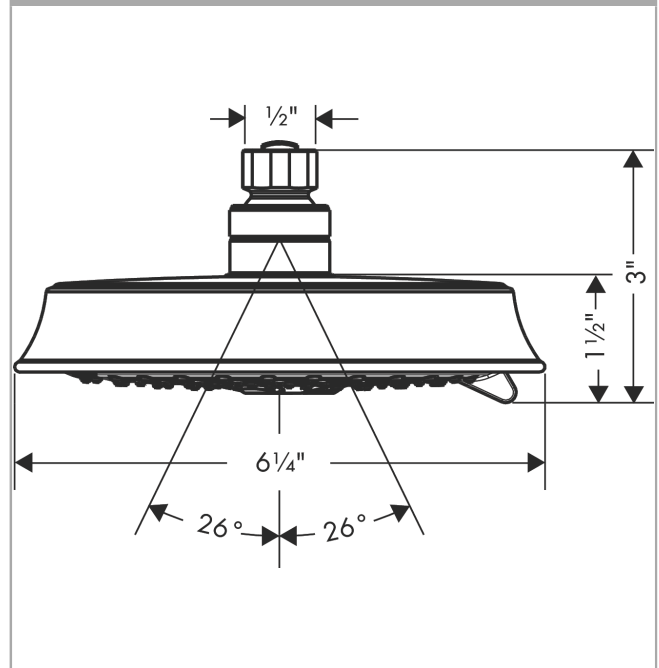

**Raindance Classic**  
**Showerhead 150 3-Jet, 1.75 GPM**  
 Finishes : **polished nickel**    Part no. : **04801830**

**Description**

**Features**

- 86 no-clog spray channels
- Spray modes: RainAir, BalanceAir, Whirl
- Flow: 1.75 GPM (6.6 L/Min)
- Fully-finished matching spray face

**Item details**

List Price \$ 365.00

**Technology**

**Compliance**

**Product image**

**Scale drawing**

**Raindance Classic**  
**Showerhead 150 3-Jet, 1.75 GPM**  
Finishes : **polished nickel**    Part no. : **04801830**

Exploded drawing

Year of production: >07/19

**Raindance Classic**  
**Showerhead 150 3-Jet, 1.75 GPM**  
 Finishes : **polished nickel**    Part no. : **04801830**

**Spare parts list**

Year of production: >07/19