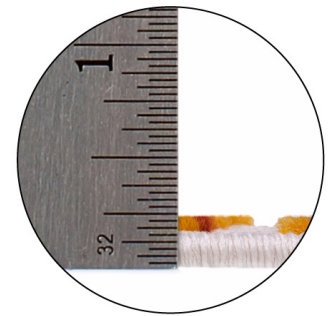

Beam Indoor/Outdoor Runner Rug 2' x 8'
Multicolor

0.2" Thick

SPECIFICATIONS

MATERIAL:	Polypropylene	CONSTRUCTION:	Machine Made
BACKING MATERIAL:	Polypropylene	CONSTRUCTION TECHNIQUE:	Power Loom
INDOOR/OUTDOOR:	Indoor/Outdoor Use	REMOVABLE BACKING:	No
SHAPE:	Runner	NON-SLIP BACKING:	No
COLOR:	Multicolor	WATER RESISTANT:	Yes
ASSEMBLED DIMENSIONS:	0.2" H x 2' W x 8' L	SAFE FOR HEATED FLOORS:	No
ASSEMBLED WEIGHT:	3.94 lbs.	FLAME RETARDANT:	No
PILE HEIGHT:	0.2"	ANTI-MICROBIAL:	No
PILE HEIGHT VARIATION:	Yes		
RUG FRINGE OR TASSLE:	No		
MACHINE WASHABLE:	No		
RUG PAD RECOMMENDED:	Yes		

WARRANTY: 1-Year limited warranty
PROP 65 HARMFUL MATERIAL: No

TYPE:
JOB:
ORDER CODE:
APPROVALS: