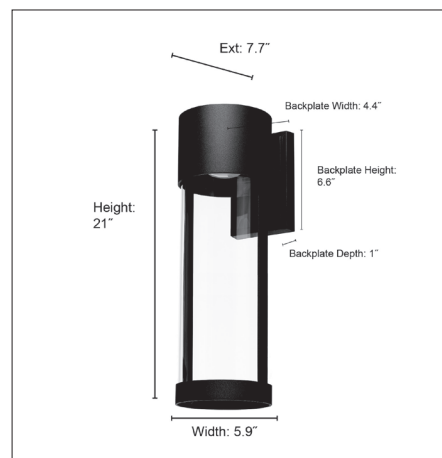

84103

TREFOR LED LIGHT OUTDOOR WALL SCONCE

FINISH

PBK - Powder Coated Black

DIMENSIONS

Width 5.9"
Height 21"
Ext. 7.7"
Backplate Width 4.4"
Backplate Height 6.6"
Backplate Depth 1"
Weight 4.37 lbs

MATERIAL

Aluminum

GLASS

Clear

LAMPING

Integrated LED
3000K
406 lumens
9W
CRI 90

CERTIFICATION

ETL Listed Wet Location

ITEM NUMBER

SKU 84103 PBK

84103 PBK

Millennium Lighting
105 Declaration Drive
McDonough, GA 30253
www.millenniumlighting.com