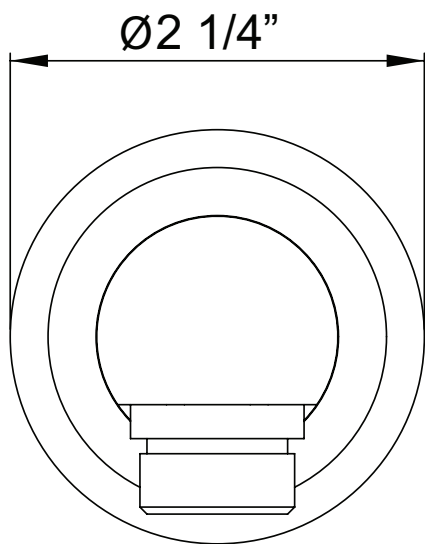

For warranty or additional information, contact:

U.S.A.
houseofrohl.com/support
1-800-777-9762

QUEBEC / MARITIMES / WESTERN CANADA
QUÉBEC / MARITIMES / OUEST CANADIEN
QUEBEC / MARITIMOS / CANADA OCCIDENTAL
houseofrohl.ca/support
1-866-473-8442

ONTARIO
houseofrohl.ca/support
1-800-287-5354