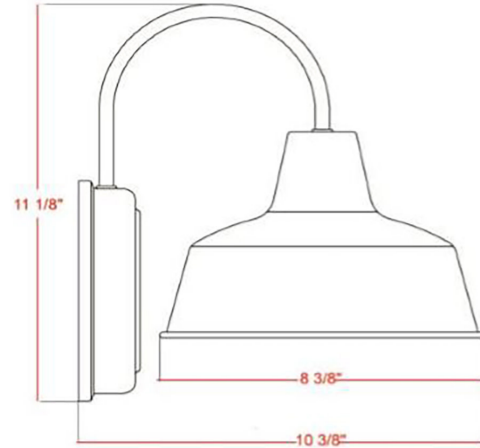

Mason I Light Outdoor Wall Light 8"  
White

**SPECIFICATIONS**

<b>MOUNTING:</b>	Wall Mount	<b>LED BRIGHTNESS (LUMENS):</b>	N/A
<b>SLOPED CEILING ADAPTABLE:</b>	N/A	<b>LED COLOR CORRELATED TEMPERATURE (CCT):</b>	N/A
<b>LAMP TYPE 1:</b>	1 lamp 60W Incandescent A19 Medium base bulb	<b>LED COLOR RENDERING INDEX (CRI):</b>	N/A
<b>BULB INCLUDED:</b>	No	<b>LED EFFICACY:</b>	N/A
<b>WATTS PER BULB:</b>	60W	<b>LED AVERAGE RATED LIFE:</b>	N/A
<b>TOTAL WATTAGE:</b>	60W	<b>ENERGY EFFICIENT:</b>	No
<b>DIMMABLE:</b>	Yes	<b>LIGHTING AMPS:</b>	0.5
<b>MATERIAL CONSTRUCTION:</b>	Steel	<b>VOLTAGE:</b>	120V
<b>ASSEMBLED DIMENSIONS:</b>	8.38" L x 11" H x 10.5" D		
<b>WEIGHT:</b>	1.45 lbs.		
<b>BACKPLATE DIMENSIONS:</b>	6.13" H x 6.13" W		
<b>CANOPY CEILING DIMENSIONS:</b>	N/A		
<b>GLASS/SHADE DIMENSIONS:</b>	5.5" H x 8.25" L x 8.25" D		
<b>GLASS/SHADE MATERIAL:</b>	Metal		
<b>GLASS/SHADE TYPE:</b>	N/A		
<b>GLASS/SHADE COLOR:</b>	White		