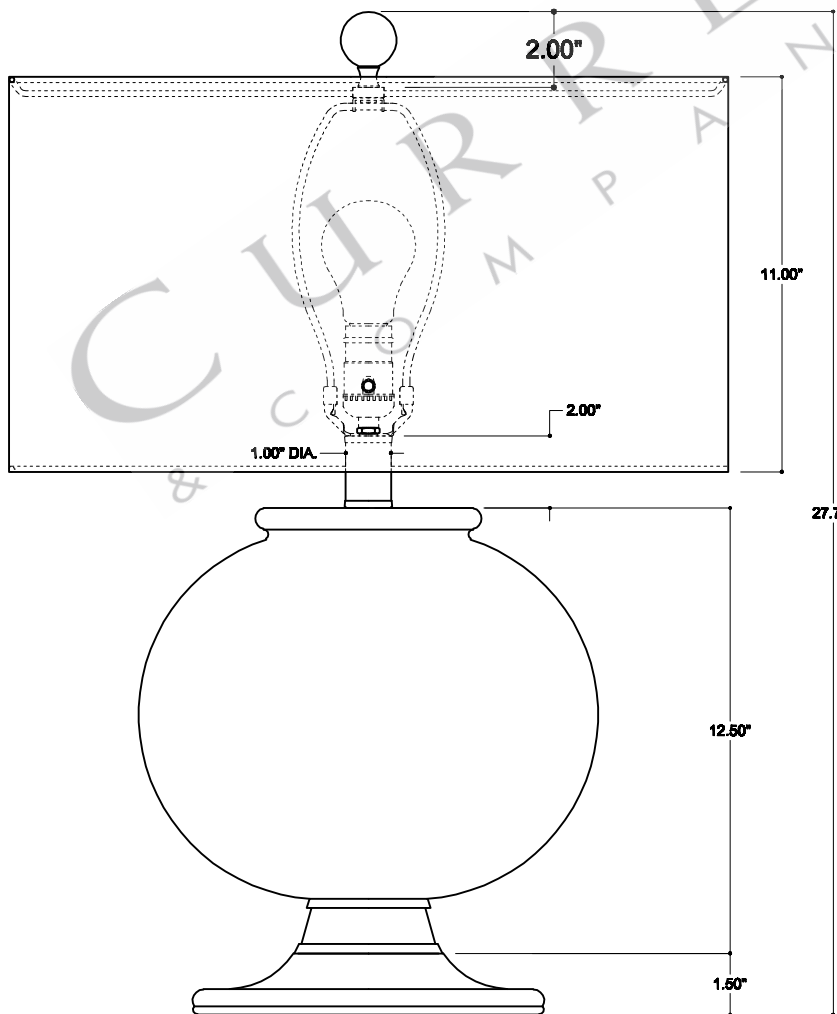

20.00" DIA. TOP&BOTTOM SHADE OPENING

9.75" DIA. BASE

1.50" DIA. FINIAL

12.75" DIA. BODY

TOP VIEW

FRONT VIEW

6000-0717

ALL WORK © 2021 CURREY & COMPANY