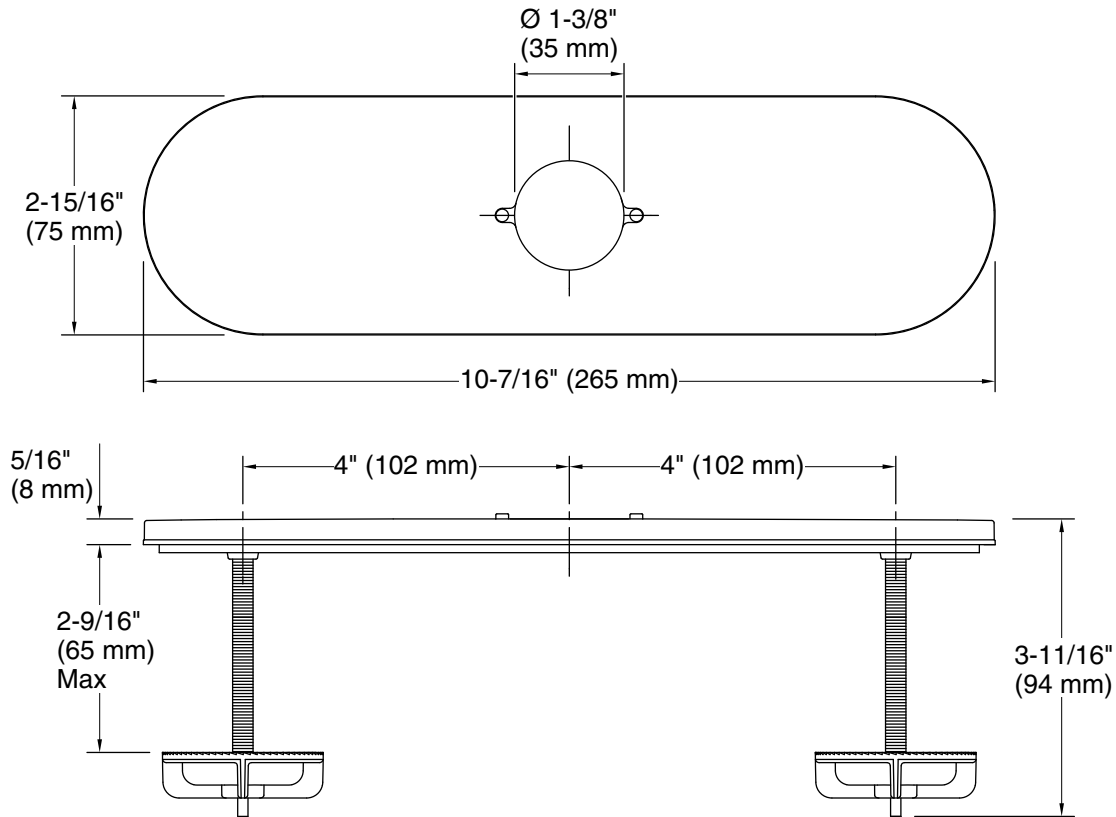

Technical Information

All product dimensions are nominal.

Drain included: No

Spout:

Handshower:

Rated maximum flow: 0 gal/min (0 l/min)