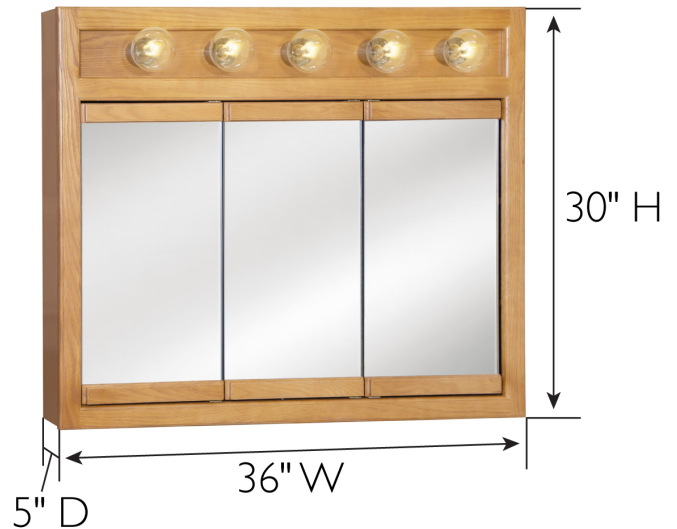

Richland Lighted Tri-View Wall Cabinet Mirror 36" Nutmeg Oak

SPECIFICATIONS

MATERIAL CONSTRUCTION:	Wood	FACE FRAME MATERIAL:	Oak
ASSEMBLY REQUIRED:	No	SIDES MATERIAL:	MDF
TOOLS NEEDED FOR INSTALLATION:	Electric Drill, Screwdriver	BOTTOM MATERIAL:	Particle Board
ASSEMBLED DIMENSIONS:	30" H x 36" L x 5" D	BACK PANEL MATERIAL:	MDF
WEIGHT:	44 lbs.	BACK BRACE MATERIAL:	MDF
NUMBER OF DOORS:	3	GLASS STYLE:	Beveled Edges
DOOR MATERIAL:	Mirror	LIGHTED:	Yes
NUMBER OF SHELVES:	2	QTY OF LAMPS:	5
ADJUSTABLE SHELVES:	No	POWER SOURCE:	AC/DC
SHELF MAX WEIGHT CAPACITY:	10 lbs.	BULBS INCLUDED:	No
SHELF WIDTH:	34.72"	MOUNTING HARDWARE INCLUDED:	Yes
SHELF THICKNESS:	0.47"	MOUNTING TYPE:	Surface
SHELF MATERIAL:	Particle Board		