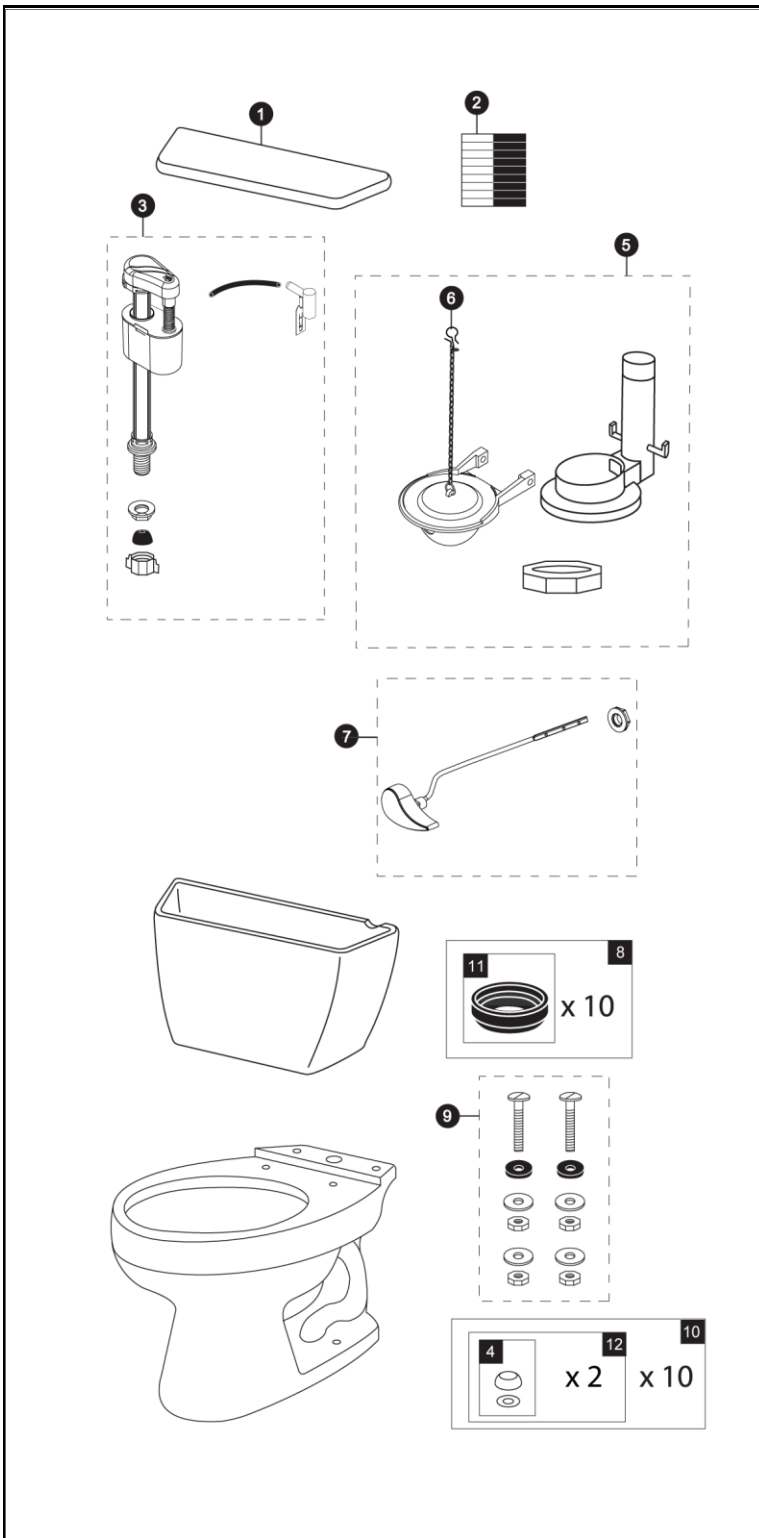

CST744EL  
ST743E  
C744EL

**Drake®**  
**1.28 Gpf Toilet, Elongated,**  
**E-Max®, ADA, 12" Rough-In**

**Item Part Description**

1	TCU743CRE#01	Tank Lid w/ Velcro - Cotton
	TCU743CRE#03	Tank Lid w/ Velcro - Bone
	TCU743CRE#11	Tank Lid w/ Velcro - Colonial White
	TCU743CRE#12	Tank Lid w/ Velcro - Sedona Beige
	TCH743CRE#51	Tank Lid w/ Velcro - Ebony
2	THU107	Velcro Tape
3	TSU53A	Fill Valve
4	THU044#01	Bolt Cap Set - Cotton
	THU044#03	Bolt Cap Set - Bone
	THU044#11	Bolt Cap Set - Colonial White
	THU044#12	Bolt Cap Set - Sedona Beige
	THU044#51	Bolt Cap Set - Ebony
5	THU252P-A	Flush Valve Assembly w/ Flapper
6	THU499S	Flapper w/ Chain
7	THU068#01	Trip Lever - Cotton
	THU068#03	Trip Lever - Bone
	THU068#11	Trip Lever - Colonial White
	THU068#12	Trip Lever - Sedona Beige
	THU068#51	Trip Lever - Ebony
	THU068#CP	Trip Lever - Chrome Plated
	THU068#BN	Trip Lever - Brushed Nickel
	THU068#PN	Trip Lever - Polished Nickel
8	THU131	Tank to Bowl Gaskets (10 pieces)
9	TSU01D	Tank Mounting Kit
10	THU098#01	Bolt Cap Sets - Cotton (20 pieces)
	THU098#03	Bolt Cap Sets - Bone (20 pieces)
	THU098#11	Bolt Cap Sets - Colonial White (20 pieces)
	THU098#12	Bolt Cap Sets - Sedona Beige (20 pieces)
	THU098#51	Bolt Cap Sets - Ebony (20 pieces)
11	9BU024E	3" Tank to Bowl Gasket
12	THU044S#01	Bolt Cap Set - Cotton (2 pieces)
	THU044S#03	Bolt Cap Set - Bone (2 pieces)
	THU044S#11	Bolt Cap Set - Colonial White (2 pieces)
	THU044S#12	Bolt Cap Set - Sedona Beige (2 pieces)
	THU044S#51	Bolt Cap Set - Ebony (2 pieces)

**Note:**

**Product Number Explanations**

**Two-Piece Toilet**

(CST) Gravity Type Toilet  
(744) Model  
(E) E-Max®  
(L) ADA Compliant

**Tank**

(ST) Tank  
(743) Model

**Bowl**

(C) Bowl  
(744) Model  
(E) E-Max®  
(L) ADA Compliant

Actual Product may vary slightly from illustration.