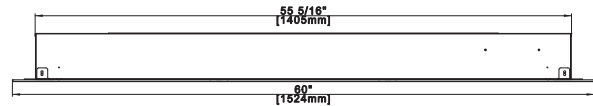

Features and Benefits

- Simply plugs into a 120v wall outlet or can be hardwired
- Crystal clear cube ember bed accents the flame
- Feature the option of both blue or orange flame, or a combination of both
- Paintable cord cover included (covers cord and can be painted to blend in with existing décor)
- Convenient remote control (controls flame intensity, flame color option, blower, heat output and timer)
- Up to 5,000 BTU's
- Viewing area: 50 9/16"W x 12"H
- 1,500 watts