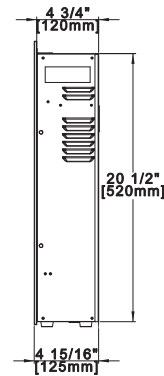

Features and Benefits

- Simply plugs into a 120v wall outlet or can be hardwired
- Crystal clear cube ember bed accents the flame
- Feature the option of both blue or orange flame, or a combination of both
- Paintable cord cover included (covers cord and can be painted to blend in with existing décor)
- Convenient remote control (controls flame intensity, flame color option, blower, heat output and timer)
- Up to 5,000 BTU's
- Viewing area: 50 9/16"W x 12"H
- 1,500 watts