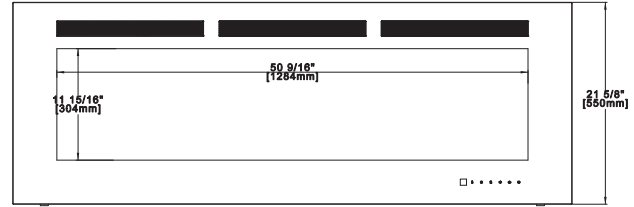

Features and Benefits

- Simply plugs into a 120v wall outlet or can be hardwired
- Crystal clear cube ember bed accents the flame
- Feature the option of both blue or orange flame, or a combination of both
- Paintable cord cover included (covers cord and can be painted to blend in with existing décor)
- Convenient remote control (controls flame intensity, flame color option, blower, heat output and timer)
- Up to 5,000 BTU's
- Viewing area: 50 9/16"W x 12"H
- 1,500 watts