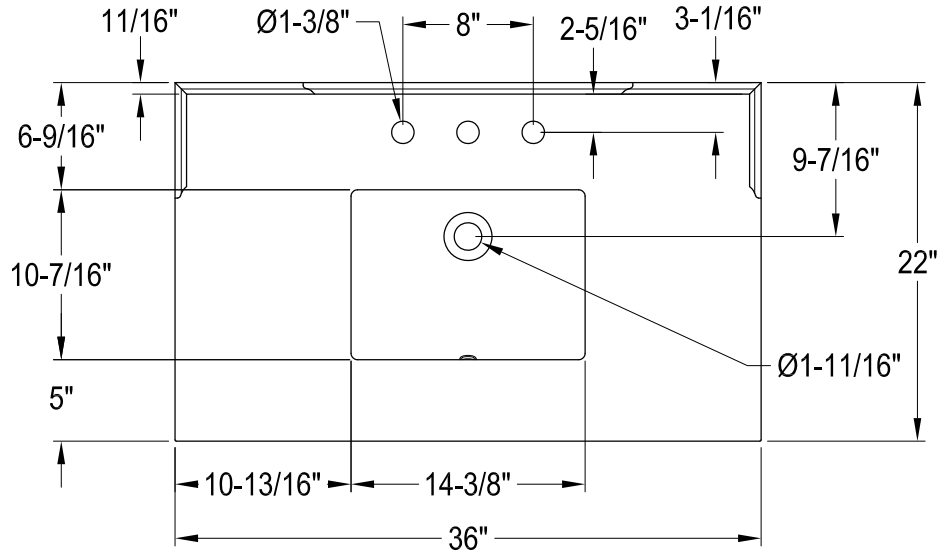

# LMS3630MASQB0,1,5,6,7,8

36" Console Sink with Acrylic Legs & Shelf