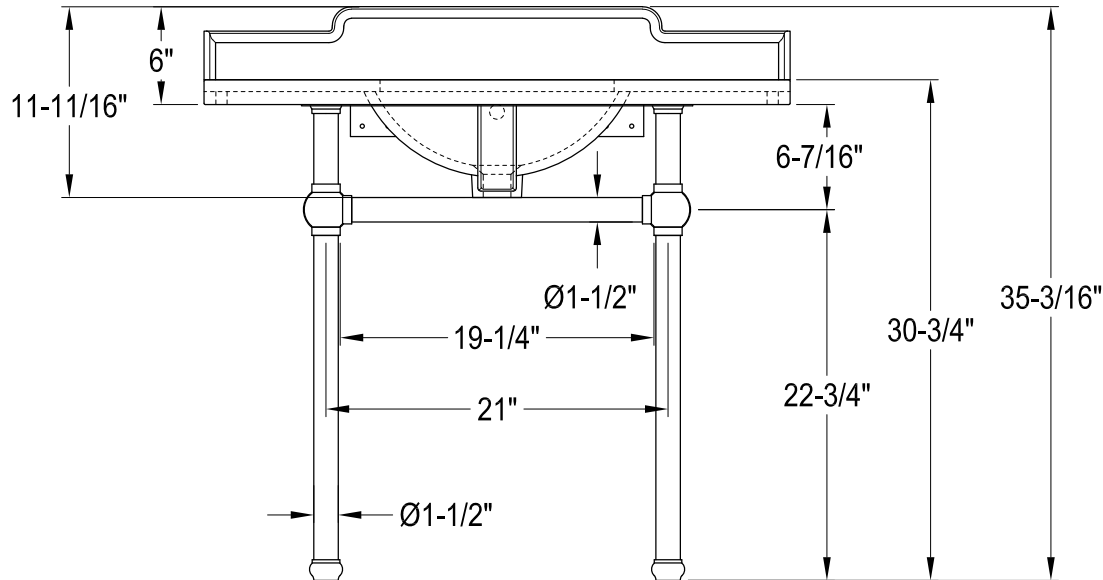

# LMS3630MASQB0,1,5,6,7,8

36" Console Sink with Acrylic Legs & Shelf