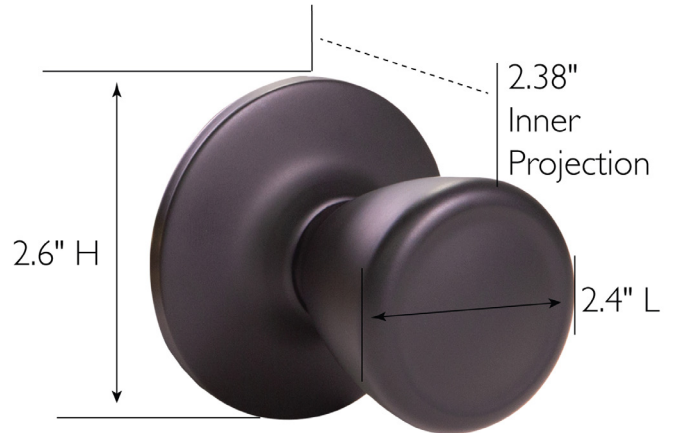

Tulip Dummy Door Knob Matte Black

SPECIFICATIONS

MATERIAL CONSTRUCTION:	Brass	KEYWAY:	N/A
LOCK FUNCTION:	Dummy	REMOVABLE CORE:	No
DEADBOLT FUNCTION:	N/A	# KEYS INCLUDED:	0
EXTERIOR MAX PROJECTION:	2.88"	MOUNTING HARDWARE INCLUDED:	Yes
INTERIOR MAX PROJECTION:	2.88"	TOOLS NEEDED FOR INSTALLATION:	Screwdriver
KNOB VS. LEVER:	Knob	ASSEMBLED WEIGHT:	0.28 lbs.
KNOB DIMENSIONS:	2.6" H x 2.4" L x 2.6" D		
ROSE DIMENSIONS:	2.63" H x 2.63" W x 2.63" D		
ROSETTE / ESCUTCHEON SHAPE:	N/A		
CROSS BORE:	2.13"		
EDGE BORE:	1"		
HANDING:	Reversible		
REKEYABLE?:	No		