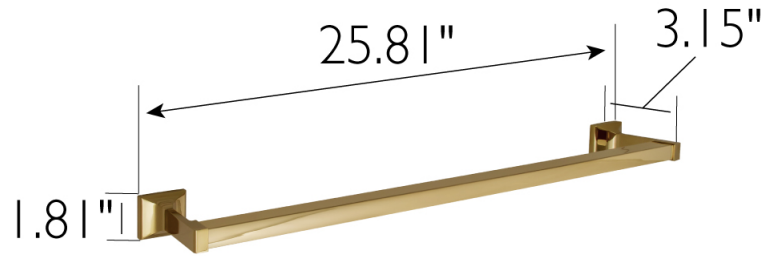

Millbridge 24" Towel Bar
Polished Brass

SPECIFICATIONS

MATERIAL CONSTRUCTION:	Zinc
PVD FINISH:	N/A
ASSEMBLY REQUIRED:	No
TOOLS NEEDED FOR INSTALLATION:	Screwdriver
ASSEMBLED DIMENSIONS:	1.81" H x 25.81" L x 3.15" D
ASSEMBLED WEIGHT:	0.73 lbs.
MIN. LENGTH:	25.81"
MAX LENGTH:	25.81"
SCREWS INCLUDED:	Yes
DRYWALL ANCHORS INCLUDED:	Yes
CENTER TO CENTER:	N/A