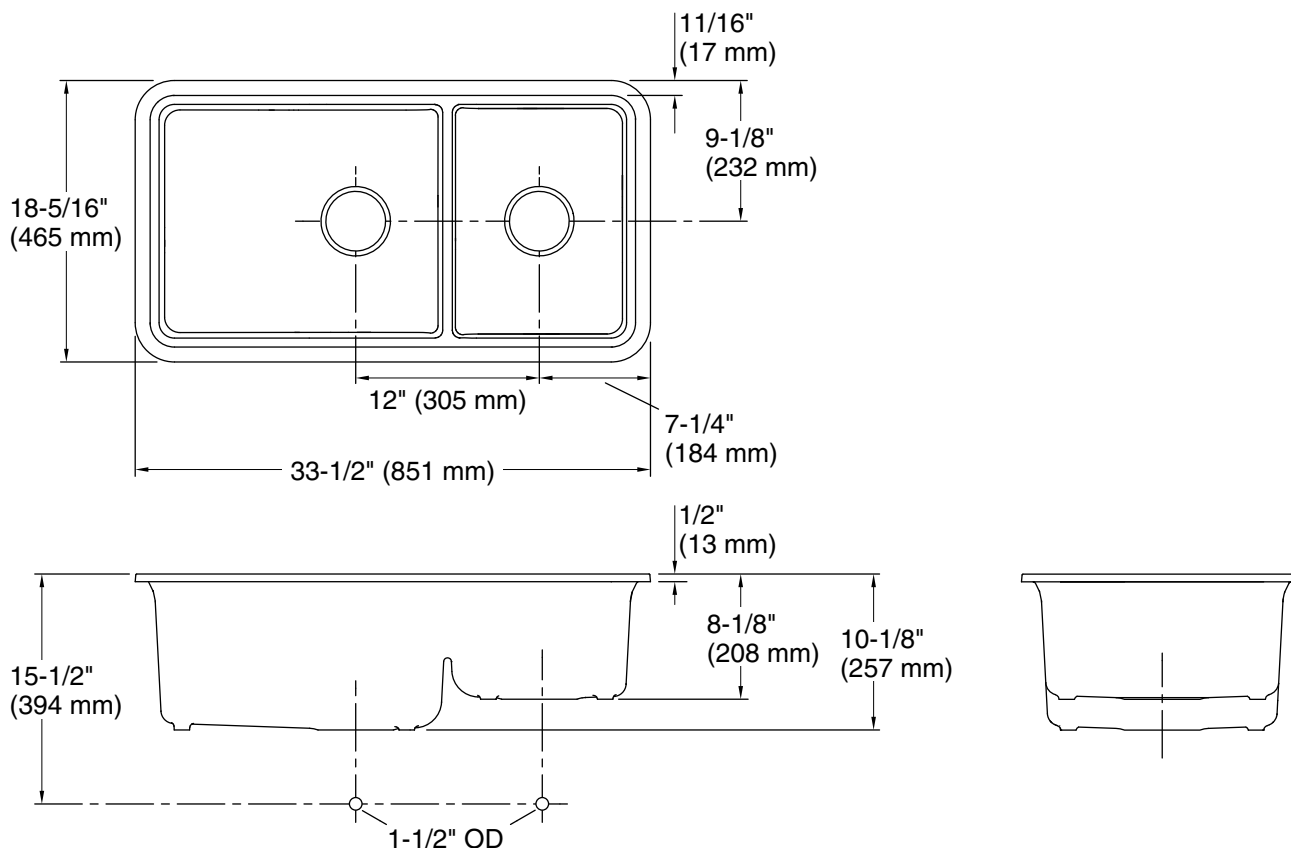

Features

- 36" minimum base cabinet width
- Large/medium bowls
- Versatile design allows large bowl to be installed on the right or left
- Large bowl depth: 9-1/2" (241 mm); small bowl depth: 7-1/2" (191 mm)
- Slim divider creates more space while allowing you to completely submerge pots and pans
- Offset drain in larger bowl increases workspace in the sink
- Includes sink rack
- Includes cutout templates and installation clips
- Matte finish offers rich, dimensional color

Technical Information

All product dimensions are nominal.

Basin configuration: Large Bowl on Left

Min. base cabinet width: 36" (914 mm)

Bowl area (Double Equal Basins):
 Length: 18-7/16" (468 mm)
 Width: 15-3/16" (386 mm)
 Bowl depth: 9-1/2" (241 mm)
 Water depth: 9-1/2" (241 mm)

Bowl area (Double Equal Basins):
 Length: 11-5/16" (288 mm)
 Width: 15-3/16" (386 mm)
 Bowl depth: 7-1/2" (191 mm)
 Water depth: 7-1/2" (191 mm)

Drain hole: 3-7/8" (98 mm)

Template: 1256394-7, required, included