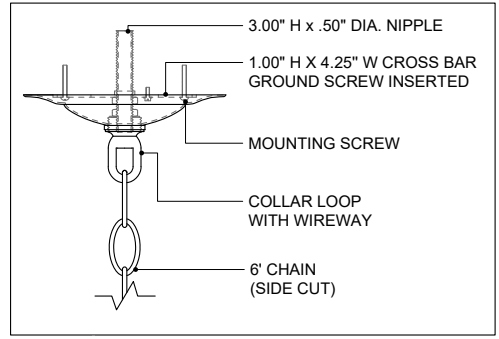

30.00" DIA. FRAME
 6.00" DIA. CANOPY
 1.00" H X 4.25" W
 CROSS BAR

TOP VIEW

CANOPY DETAIL

FRONT VIEW

CURREY & COMPANY

9000-1205

ALL WORK © 2024 CURREY & COMPANY