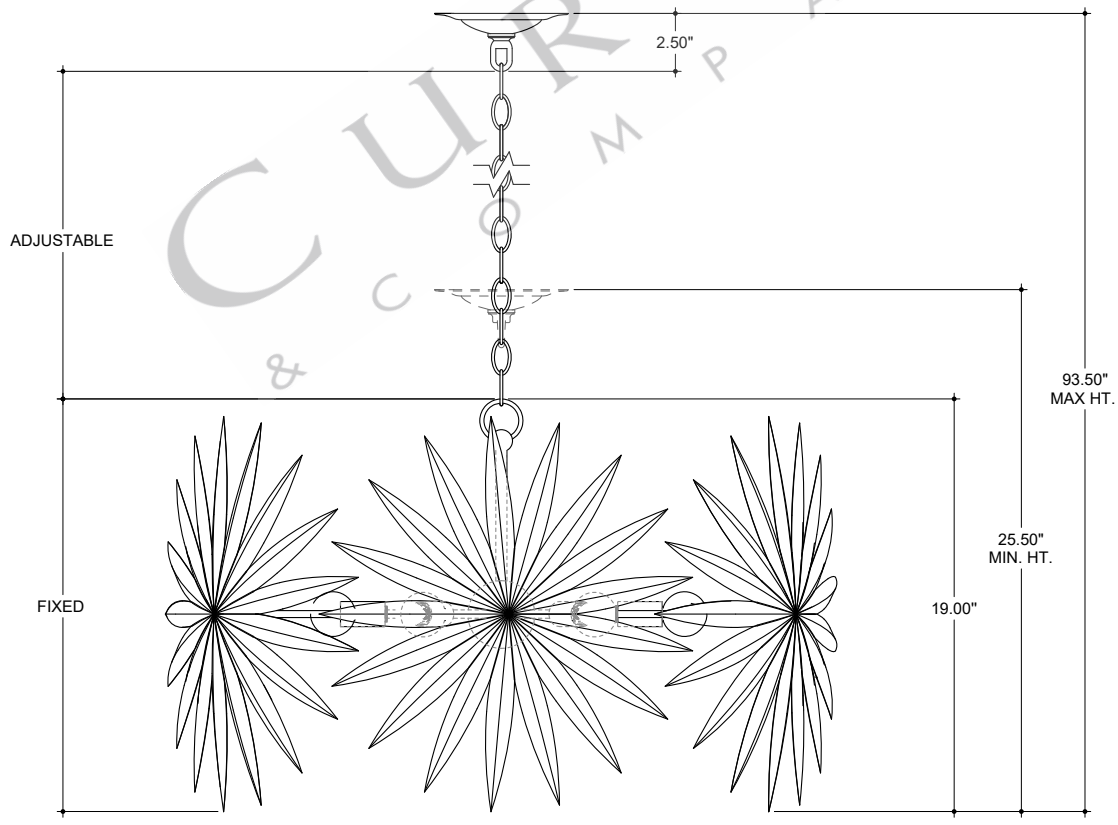

30.00" DIA. FRAME
 6.00" DIA. CANOPY
 1.00" H X 4.25" W
 CROSS BAR

TOP VIEW

CANOPY DETAIL

FRONT VIEW

CURREY & COMPANY

9000-1205

ALL WORK © 2024 CURREY & COMPANY