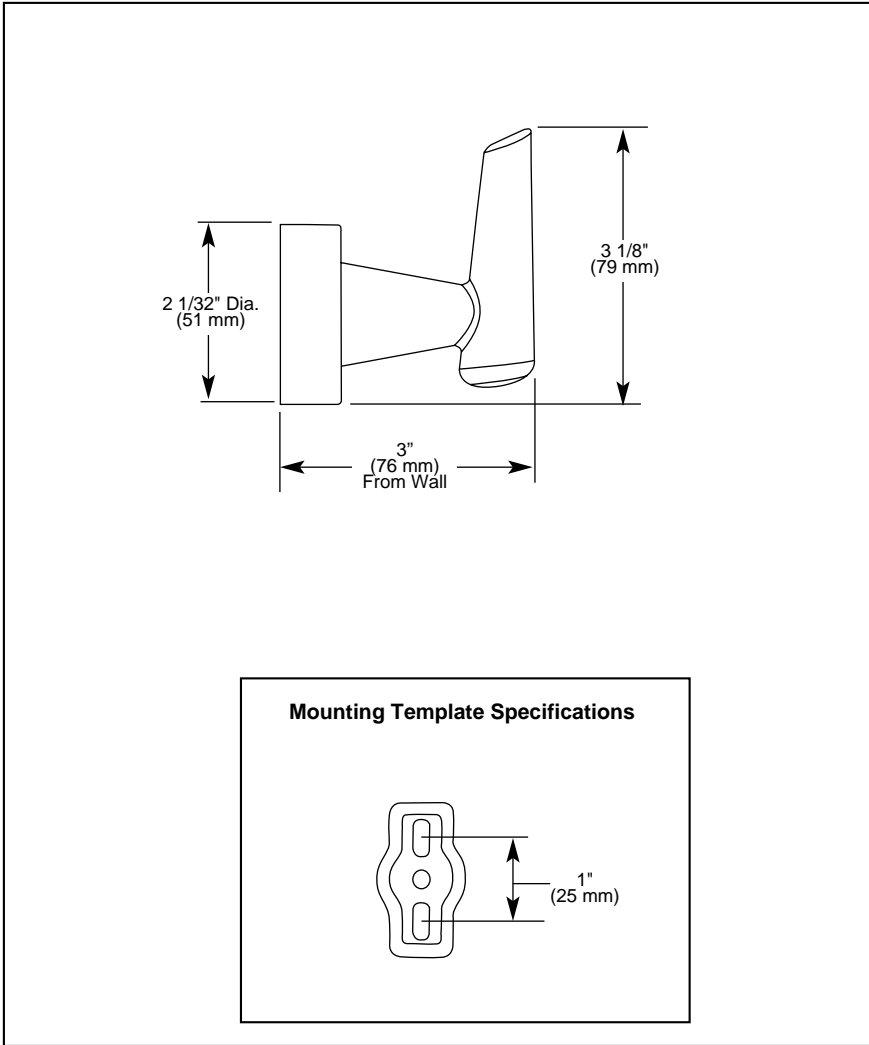

DELTA[®]

ACCESSORIES

■ Robe Hook

Submitted Model No.: _____

Specific Features: _____

STANDARD SPECIFICATIONS:

- Wood blocking is preferable behind all wall surfaces. If wood blocking is not available, the following fasteners are suggested: Tile/Masonry-Plastic or lead Anchors Plaster/drywall-Toggle bolts.
- Mounting hardware and mounting instructions included with product.