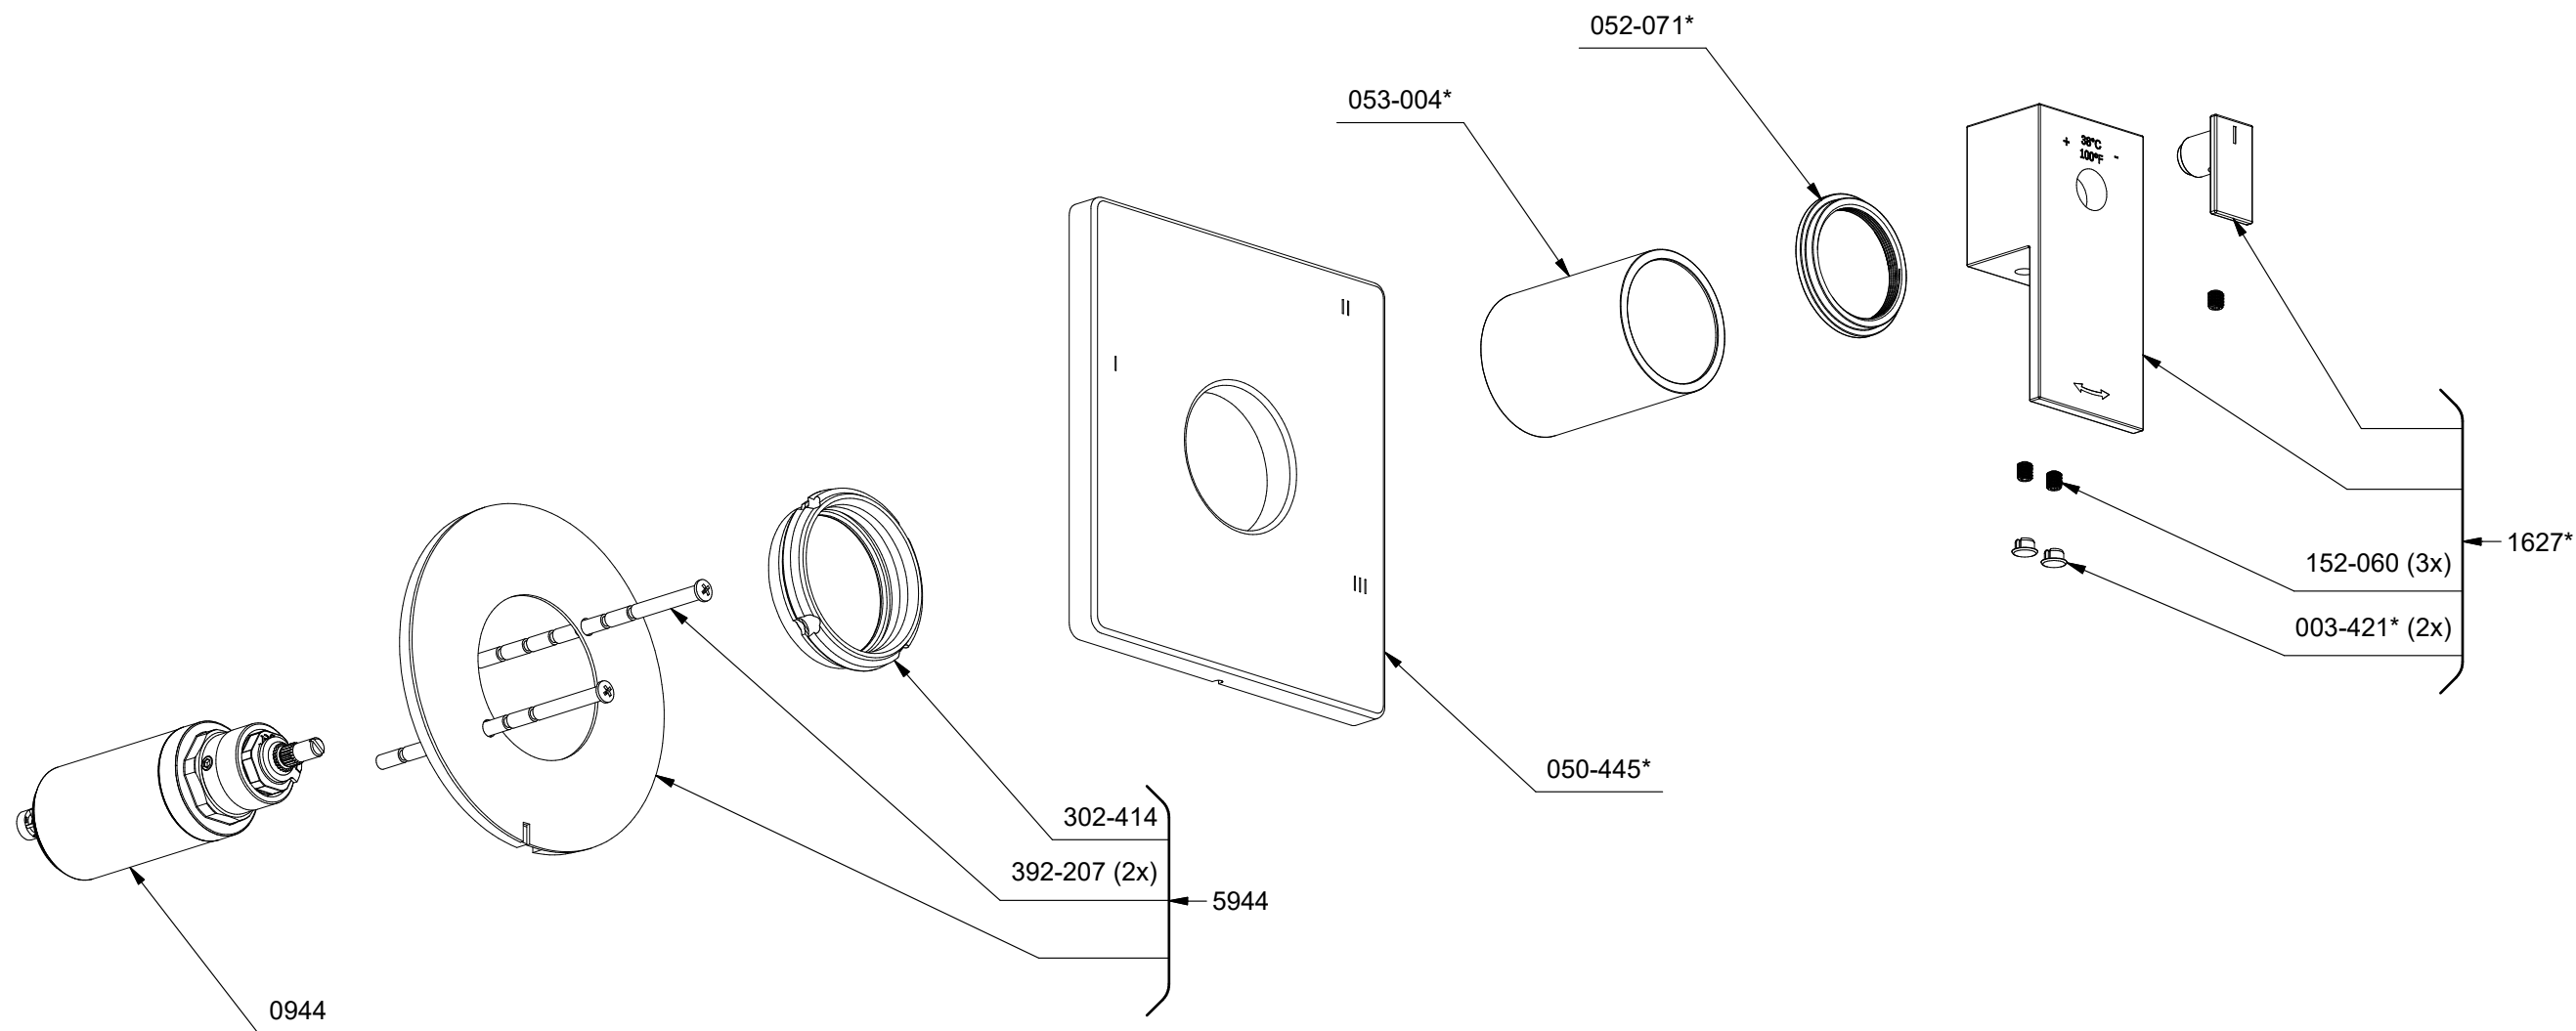

TUS47

Kubik

3-way no share Type T/P coaxial valve trim

*Les dimensions, les modèles et les finis présentés peuvent différer. / Sizes, models and finishes may differ from those presented.

*Finish determined by Suffix

Finish	Description
C	Chrome
BN	Brushed Nickel

TOOL :

505-025 (Allen key 2.5mm)