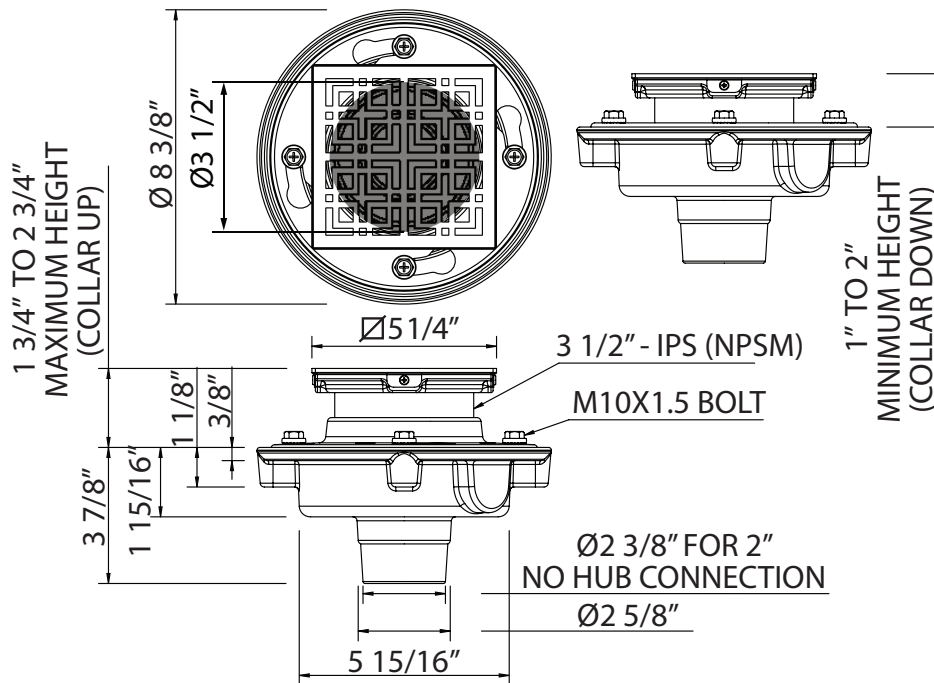

SPECIFICATIONS

DESCRIPTION

- Accommodates 41 GPM flow rate

WARRANTY

- Most products or parts carry "Limited Warranties" against manufacturing defects. For US customers please visit houseofrohl.com/support and for Canadian customers please visit houseofrohl.ca/support for complete product and finish warranty.

Cast Iron 2" No Hub Drain Kit With 3142 Weave Decorative Cover

MODEL: SDC12-3142

For warranty or additional information, contact:

U.S.A.
houseofrohl.com/support
 1-800-777-9762

QUEBEC / MARITIMES / WESTERN CANADA
 QUÉBEC / MARITIMES / OUEST CANADIEN
 QUEBEC / MARITIMOS / CANADA OCCIDENTAL
houseofrohl.ca/support
 1-866-473-8442