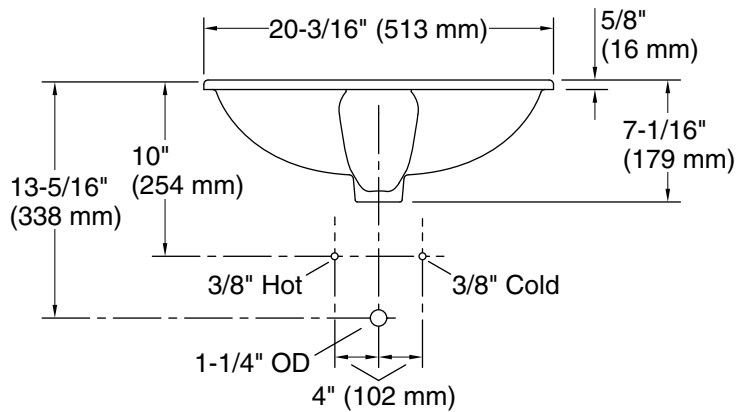

Recommended ADA Installation

Technical Information

All product dimensions are nominal.

- Basin configuration: Single Bowl
- Bowl area (Only): Length: 18-3/16" (462 mm)
Width: 11-7/8" (302 mm)
Water depth: 5" (127 mm)
- With overflow: Yes
- Drain hole: 1-11/16" (43 mm)