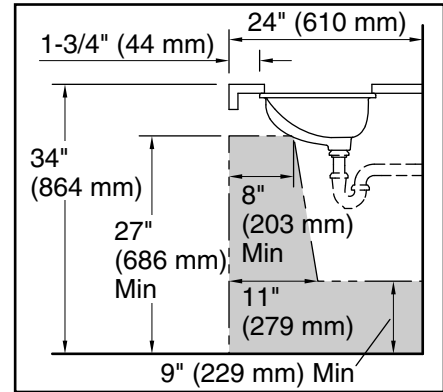

Recommended ADA Installation

Technical Information

All product dimensions are nominal.

- Basin configuration: Single Bowl
- Bowl area (Only): Length: 18-3/16" (462 mm)
Width: 11-7/8" (302 mm)
Water depth: 5" (127 mm)
- With overflow: Yes
- Drain hole: 1-11/16" (43 mm)