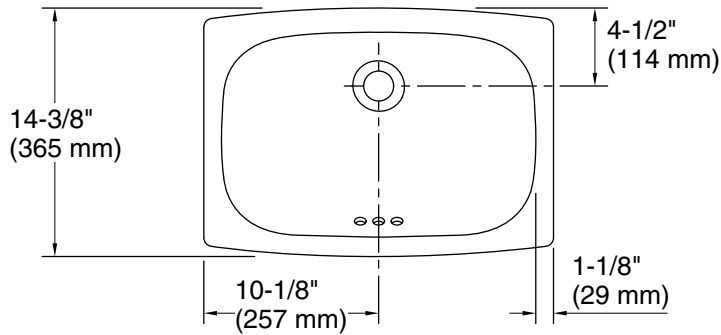

Recommended ADA Installation

Technical Information

All product dimensions are nominal.

- Basin configuration: Single Bowl
- Bowl area (Only): Length: 18-3/16" (462 mm)
Width: 11-7/8" (302 mm)
Water depth: 5" (127 mm)
- With overflow: Yes
- Drain hole: 1-11/16" (43 mm)