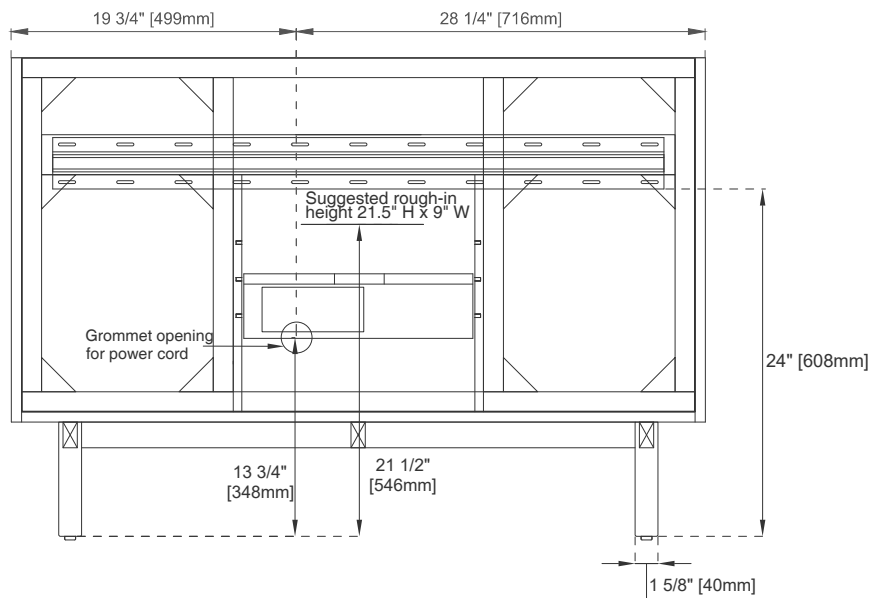

Aluminum Laminate Drawer Liners

Adjustable Levelers

Dimension

Width: 47-7/8"

Depth: 23"

Height: 33"

Rough-In Height: 21-1/2"

48" LAURENT VANITY

545-V48-M-LNO
545-V48-HNO

JAMES MARTIN VANITIES

Top View

Bamboo Drawer Organizer

Front View

All dimensions are nominal

Diagrams are of cabinet only—James Martin Optional Countertops and sinks are not shown

Visit website for warranty and installation information
www.jamesmartinvanities.com

48" LAURENT VANITY

545-V48-M-LNO

545-V48-HNO

JAMES MARTIN VANITIES

Side View

Back View

All dimensions are nominal

Diagrams are of cabinet only—James Martin Optional Countertops and sinks are not shown