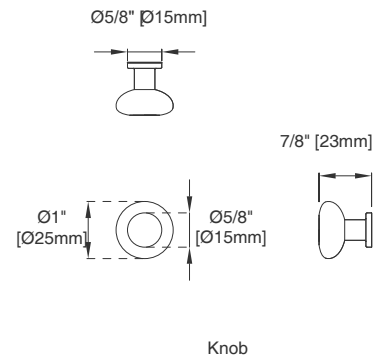

Number of Basins: One, with Optional 3cm Top

Vanity Top Included : NO, Optional 3cm Tops Available with Sinks

Overflow: Front Facing

Fits Drain Hole Size: 1 3/4"

Full Extension, Soft Close Glides

European Soft Close Hinges

Aluminum Laminate Drawer Liners

Adjustable Levelers

Dimension

Width: 47-7/8"

Depth: 23"

Height: 33"

Rough-In Height: 21-1/2"

48" LAURENT VANITY

545-V48-M-LNO
545-V48-HNO

JAMES MARTIN VANITIES

Top View

Bamboo Drawer Organizer

Front View

All dimensions are nominal

Diagrams are of cabinet only—James Martin Optional Countertops and sinks are not shown

Visit website for warranty and installation information
www.jamesmartinvanities.com

48" LAURENT VANITY

545-V48-M-LNO

545-V48-HNO

JAMES MARTIN VANITIES

Side View

Back View

All dimensions are nominal

Diagrams are of cabinet only—James Martin Optional Countertops and sinks are not shown