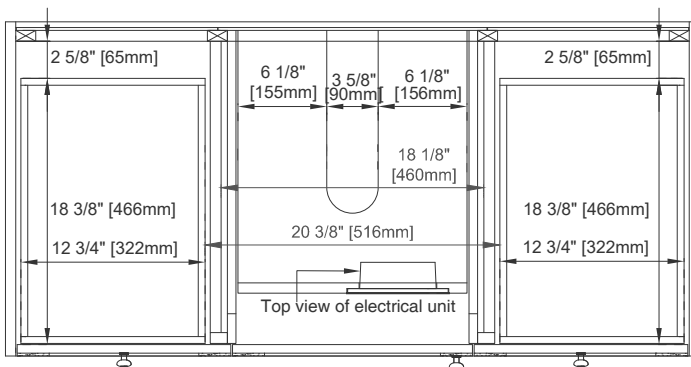

Aluminum Laminate Drawer Liners

Adjustable Levelers

Dimension

Width: 47-7/8"

Depth: 23"

Height: 33"

Rough-In Height: 21-1/2"

48" LAURENT VANITY

545-V48-M-LNO
545-V48-HNO

JAMES MARTIN VANITIES

Top View

Bamboo Drawer Organizer

Front View

All dimensions are nominal

Diagrams are of cabinet only—James Martin Optional Countertops and sinks are not shown

Visit website for warranty and installation information
www.jamesmartinvanities.com

48" LAURENT VANITY

545-V48-M-LNO

545-V48-HNO

JAMES MARTIN VANITIES

Side View

Back View

All dimensions are nominal

Diagrams are of cabinet only—James Martin Optional Countertops and sinks are not shown