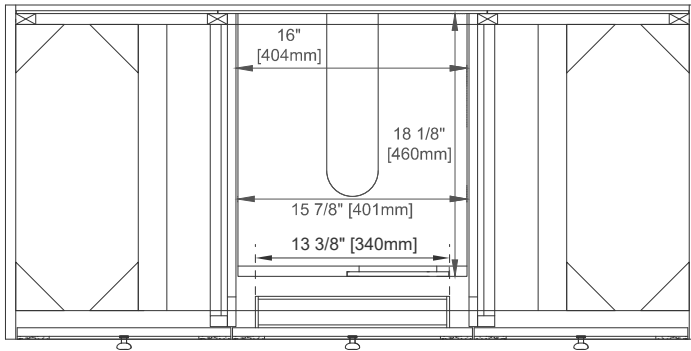

Number of Basins: One, with Optional 3cm Top

Vanity Top Included : NO, Optional 3cm Tops Available with Sinks

Overflow: Front Facing

Fits Drain Hole Size: 1 3/4"

Full Extension, Soft Close Glides

European Soft Close Hinges

Aluminum Laminate Drawer Liners

Adjustable Levelers

Dimension

Width: 47-7/8"

Depth: 23"

Height: 33"

Rough-In Height: 21-1/2"

48" LAURENT VANITY

545-V48-M-LNO
545-V48-HNO

JAMES MARTIN VANITIES

Top View

Bamboo Drawer Organizer

Front View

All dimensions are nominal

Diagrams are of cabinet only—James Martin Optional Countertops and sinks are not shown

Visit website for warranty and installation information
www.jamesmartinvanities.com

48" LAURENT VANITY

545-V48-M-LNO

545-V48-HNO

JAMES MARTIN VANITIES

Side View

Back View

All dimensions are nominal

Diagrams are of cabinet only—James Martin Optional Countertops and sinks are not shown