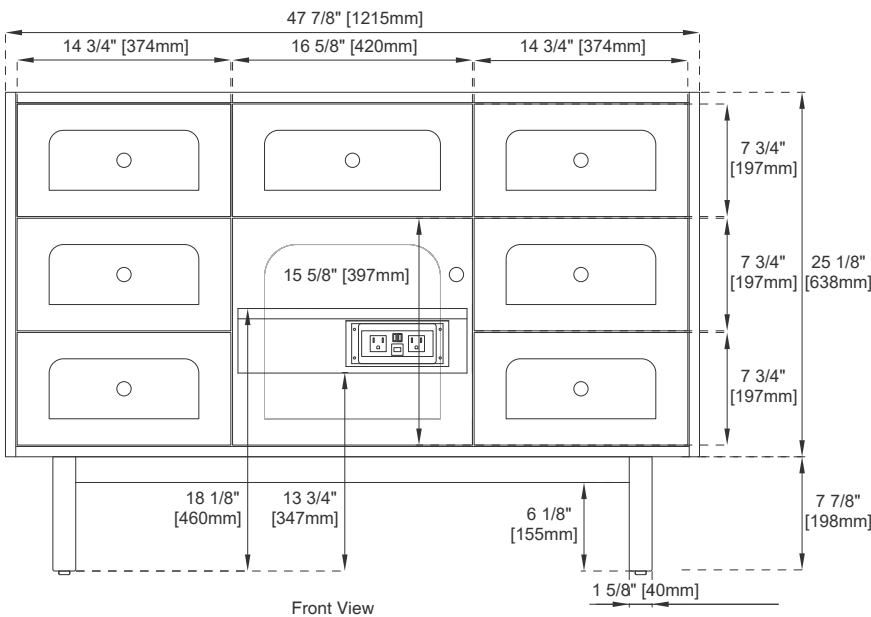

Panels: Plywood

Installation Type: Floor Standing with Wood Base or Wall Mounted

Number of Doors: One

Number of Drawers: Six

Number of Tip Outs: One

USB/Power Component: Yes (ETL5011080)

Cord Length: 6'6"

Assembly Type: Installation of Optional 3cm Top with Sink

Aluminum Laminate Drawer Liners

Adjustable Levelers

Dimension

Width: 47-7/8"

Depth: 23"

Height: 33"

Rough-In Height: 21-1/2"

48" LAURENT VANITY

545-V48-M-LNO
545-V48-HNO

JAMES MARTIN VANITIES

Top View

Bamboo Drawer Organizer

Front View

All dimensions are nominal

Diagrams are of cabinet only—James Martin Optional Countertops and sinks are not shown

Visit website for warranty and installation information
www.jamesmartinvanities.com

48" LAURENT VANITY

545-V48-M-LNO

545-V48-HNO

JAMES MARTIN VANITIES

Side View

Back View

All dimensions are nominal

Diagrams are of cabinet only—James Martin Optional Countertops and sinks are not shown