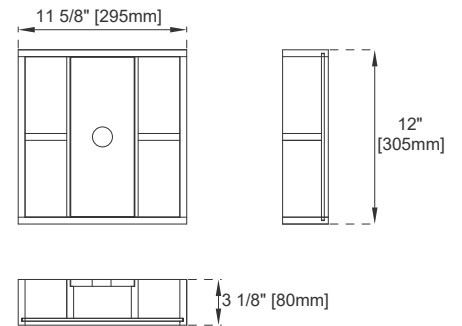

Number of Basins: One, with Optional 3cm Top

Vanity Top Included : NO, Optional 3cm Tops Available with Sinks

Overflow: Front Facing

Fits Drain Hole Size: 1 3/4"

Full Extension, Soft Close Glides

European Soft Close Hinges

Aluminum Laminate Drawer Liners

Adjustable Levelers

Dimension

Width: 47-7/8"

Depth: 23"

Height: 33"

Rough-In Height: 21-1/2"

48" LAURENT VANITY

545-V48-M-LNO
545-V48-HNO

JAMES MARTIN VANITIES

Top View

Bamboo Drawer Organizer

Front View

All dimensions are nominal

Diagrams are of cabinet only—James Martin Optional Countertops and sinks are not shown

Visit website for warranty and installation information
www.jamesmartinvanities.com

48" LAURENT VANITY

545-V48-M-LNO

545-V48-HNO

JAMES MARTIN VANITIES

Side View

Back View

All dimensions are nominal

Diagrams are of cabinet only—James Martin Optional Countertops and sinks are not shown