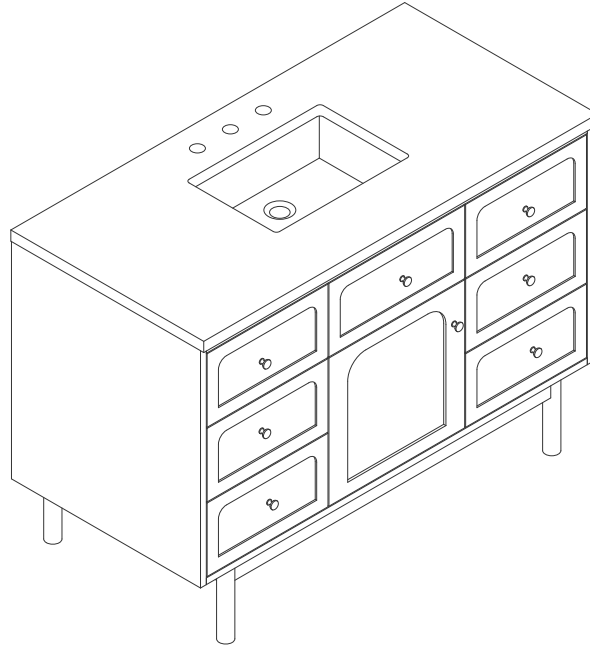

48" LAURENT VANITY

545-V48-M-LNO

545-V48-HNO

JAMES MARTIN
VANITIES

FREEPOWER COMPATIBLE

Features and Materials

Solids: (LNO) Ash, (HNO) Poplar

Veneers: (LNO) Flat Cut Ash

Panels: Plywood

Installation Type: Floor Standing with Wood Base or Wall Mounted

Number of Doors: One

Number of Drawers: Six

Number of Tip Outs: One

USB/Power Component: Yes (ETL5011080)

Cord Length: 6'6"

Assembly Type: Installation of Optional 3cm Top with Sink

Assembly Type: Remove Base to Wall Hang (hardware included)

Bamboo Storage Tray: One

Drawer Box Material and Construction: 12mm Plywood/English Dovetail Joinery

Hardware Material and Finish: Zinc Alloy in Champagne Brass

Aluminum Laminate Drawer Liners

Adjustable Levelers

Dimension

Width: 47-7/8"

Depth: 23"

Height: 33"

Rough-In Height: 21-1/2"

48" LAURENT VANITY