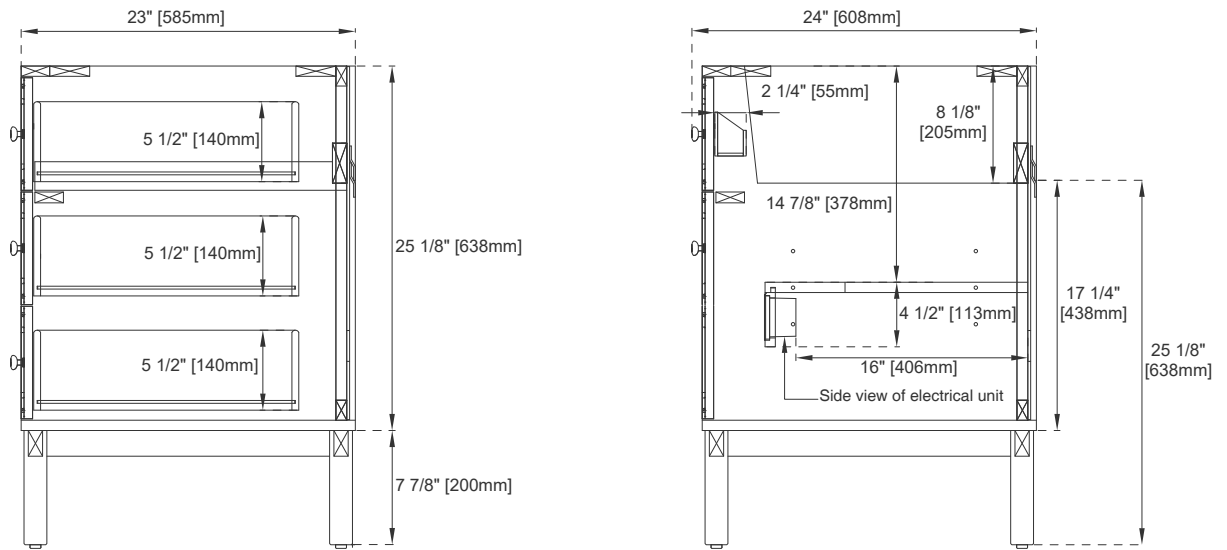

Aluminum Laminate Drawer Liners

Adjustable Levelers

Dimension

Width: 47-7/8"

Depth: 23"

Height: 33"

Rough-In Height: 21-1/2"

48" LAURENT VANITY

545-V48-M-LNO
545-V48-HNO

JAMES MARTIN VANITIES

Top View

Bamboo Drawer Organizer

Front View

All dimensions are nominal

Diagrams are of cabinet only—James Martin Optional Countertops and sinks are not shown

Visit website for warranty and installation information
www.jamesmartinvanities.com

48" LAURENT VANITY

545-V48-M-LNO

545-V48-HNO

JAMES MARTIN VANITIES

Side View

Back View

All dimensions are nominal

Diagrams are of cabinet only—James Martin Optional Countertops and sinks are not shown