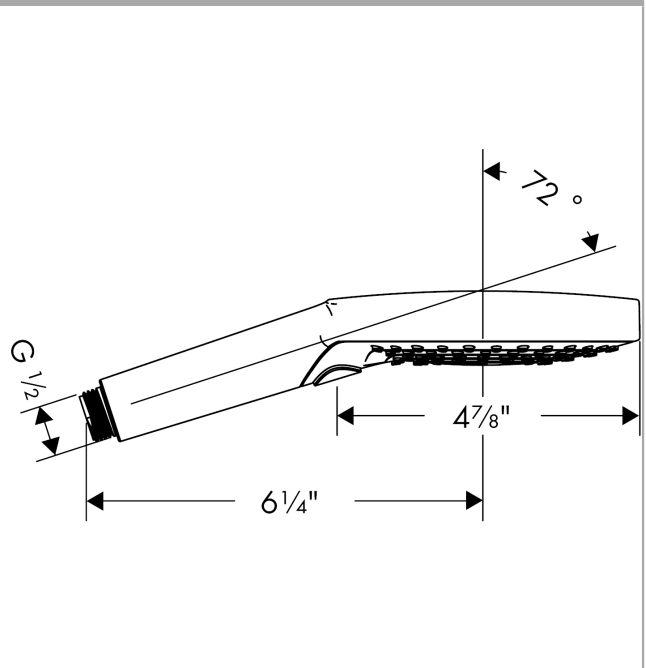

Raindance Select S
Handshower 120 3-Jet, 2.0 GPM
 Finishes : **brushed nickel** Part no. : **04529820**

Description

Features

- Select button for comfortable alternation of spray modes
- 87 no-clog spray channels
- Spray modes: Whirl, Rain, RainAir
- Flow: 2.0 GPM (7.6 L/Min)
- Fully-finished matching spray face

Item details

List Price \$ 207.00

Technology

Compliance

Product image

Scale drawing

Raindance Select S
Handshower 120 3-Jet, 2.0 GPM
Finishes : **brushed nickel** Part no. : **04529820**

Exploded drawing

Year of production: >01/14

Raindance Select S
Handshower 120 3-Jet, 2.0 GPM
 Finishes : **brushed nickel** Part no. : **04529820**

Spare parts list

Year of production: >01/14

Pos.	Description	Part no.	Price	PU
1	filter packing	94246000	-	1