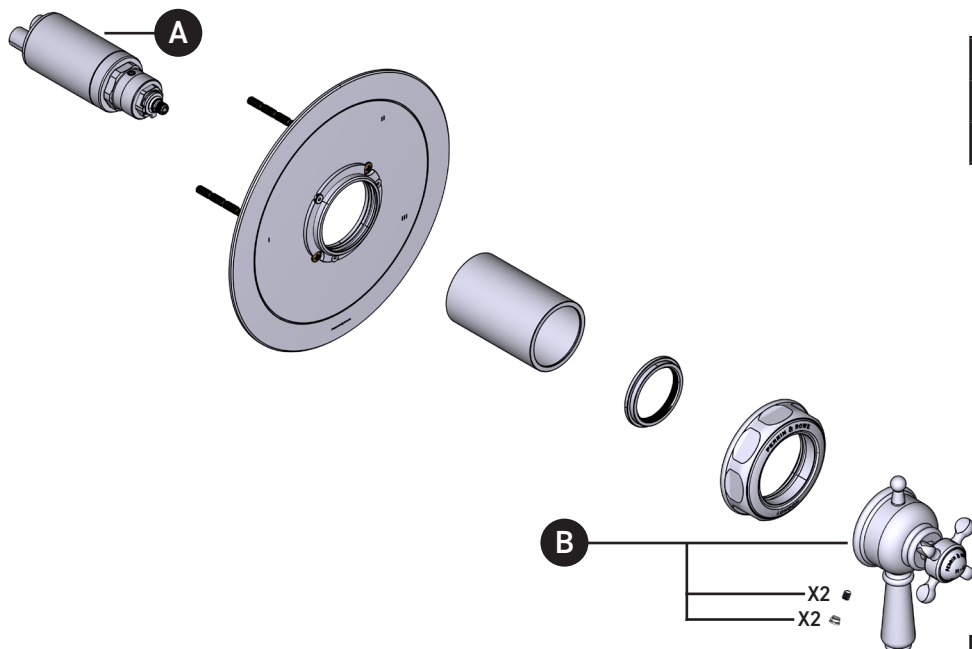

ILLUSTRATIONS DES PIÈCES

VEUILLEZ EFFECTUER VOTRE COMMANDE
PAR NO DE RÉFÉRENCE

U.TEW45W1

Garniture de soupape thermostatique à
équilibre de pression de ½ po, à 5
fonctions (partagées) Edwardian^{MC}

ID	Référence du kit	Finition
A	S0-955	N/A
*B	9.01523	Voir ci-dessous

*Finition déterminée par le Suffixe

Finition	Description
APC	Laiton poli
EB	Bronze anglais
EG	Or anglais
PN	Nickel poli
STN	Nickel satiné
ULB	Laiton non laqué

For warranty or additional information, contact:

US Customers

U.S.A.
houseofrohl.com/support
1-800-777-9762

Canadian Customers

QUEBEC / MARITIMES / WESTERN CANADA
QUÉBEC / MARITIMES / OUEST CANADIEN
QUEBEC / MARITIMOS / CANADA OCCIDENTAL
houseofrohl.ca/support
1-866-473-8442

ONTARIO
houseofrohl.ca/support
1-800-287-5354