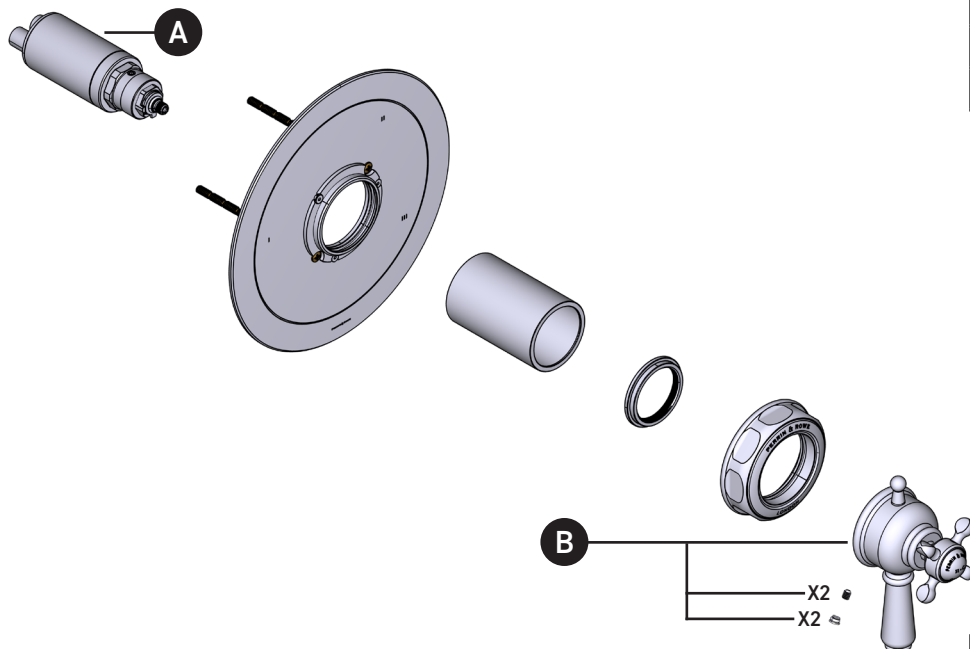

# ILLUSTRATED PARTS

**ORDER BY PART NUMBER**

## U.TEW45W1

Edwardian™ 1/2" Therm & Pressure  
Balance Trim with 5 Functions (Shared)

ID	Kit Number	Finish
A	S0-955	N/A
*B	9.01523	See Below

**\*Finish Determined by Suffix**

Finish	Description
APC	Polished Chrome
EB	English Bronze
EG	English Gold
PN	Polished Nickel
STN	Satin Nickel
ULB	Unlacquered Brass