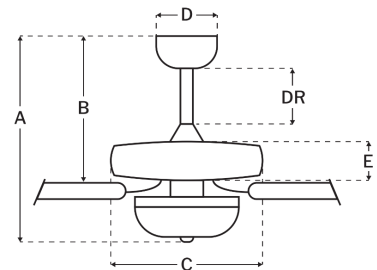

CRAFTMADE™

S112FB5-60FBGW

Super Pro 112 60" Fan With Integrated Light Kit Flat Black

UPC#647881220433

Additional Finishes

S112SB5-60BWNFB

Measurements

Blade Sweep (in):	60
Downrod Length (in):	4
Height (in):	13.71
Canopy Width (in):	5.51
Product Weight (lbs):	23.04
Lead Wire (in):	76
Carton Length (in):	26
Carton Width (in):	12.83
Carton Height (in):	10.55
Carton Cube:	2.04
Carton Weight (lbs):	24.76

Motor

Motor Material:	Silicon Steel
Motor Technology:	AC
Motor Size (mm):	188x20
Mounting Options:	Flat or Angled Ceiling
Motor Type:	3-Speed Reversible
Indoor/Outdoor Rating:	Indoor

Blades

Number of Blades:	5
Blades Included:	Yes
Blade Finish:	Flat Black/Greywood
Optional Blade Finishes:	No
Blade Material:	Plywood
Blade Sweep:	60"
Blade Pitch:	12.5

Warranty

Limited Lifetime Warranty

Ceiling Drop Dimensions

A: Total Height w/ 4" Downrod	13.71"
B: Blade to Ceiling Height	10.77"
C: Housing Width	11.56"
D: Canopy Width	5.51"
E: Housing Height	4.54"

Electrical/Lighting