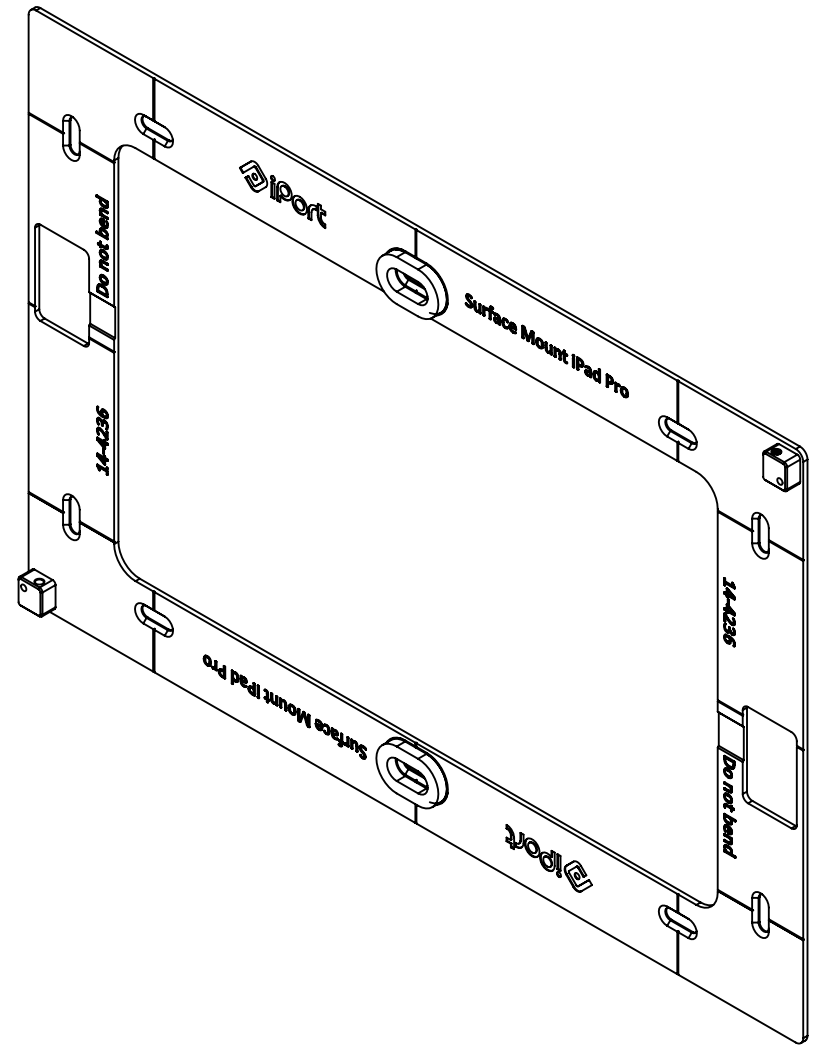

4

3

2

1

METRIC/INCHES		iPort BY SONANCE	
DESIGNED IN SAN CLEMENTE, CALIFORNIA BY IPORT		NAME BRACKET SM BUTTONS AND POWER ONLY PRO 12.9	
NOTICE OF PROPRIETARY INFORMATION: THE INFORMATION CONTAINED HEREIN IS THE PROPRIETARY PROPERTY OF DANA INNOVATIONS. THE POSSESSOR AGREES TO THE FOLLOWING: 1. TO MAINTAIN THIS DOCUMENT IN CONFIDENCE 2. NOT TO REPRODUCE OR COPY IT 3. NOT TO REVEAL OR PUBLISH IT IN WHOLE OR IN PART 4. ALL RIGHTS RESERVED			
SIZE B	SKU 70743, 70744, 70745 70772, 70773, 70774 70775, 70776, 70777	REV A	
SCALE: 1:5	WEIGHT: 1.16LBS	SHEET 1 OF 1	

4

3

2

1

B

B

A

A