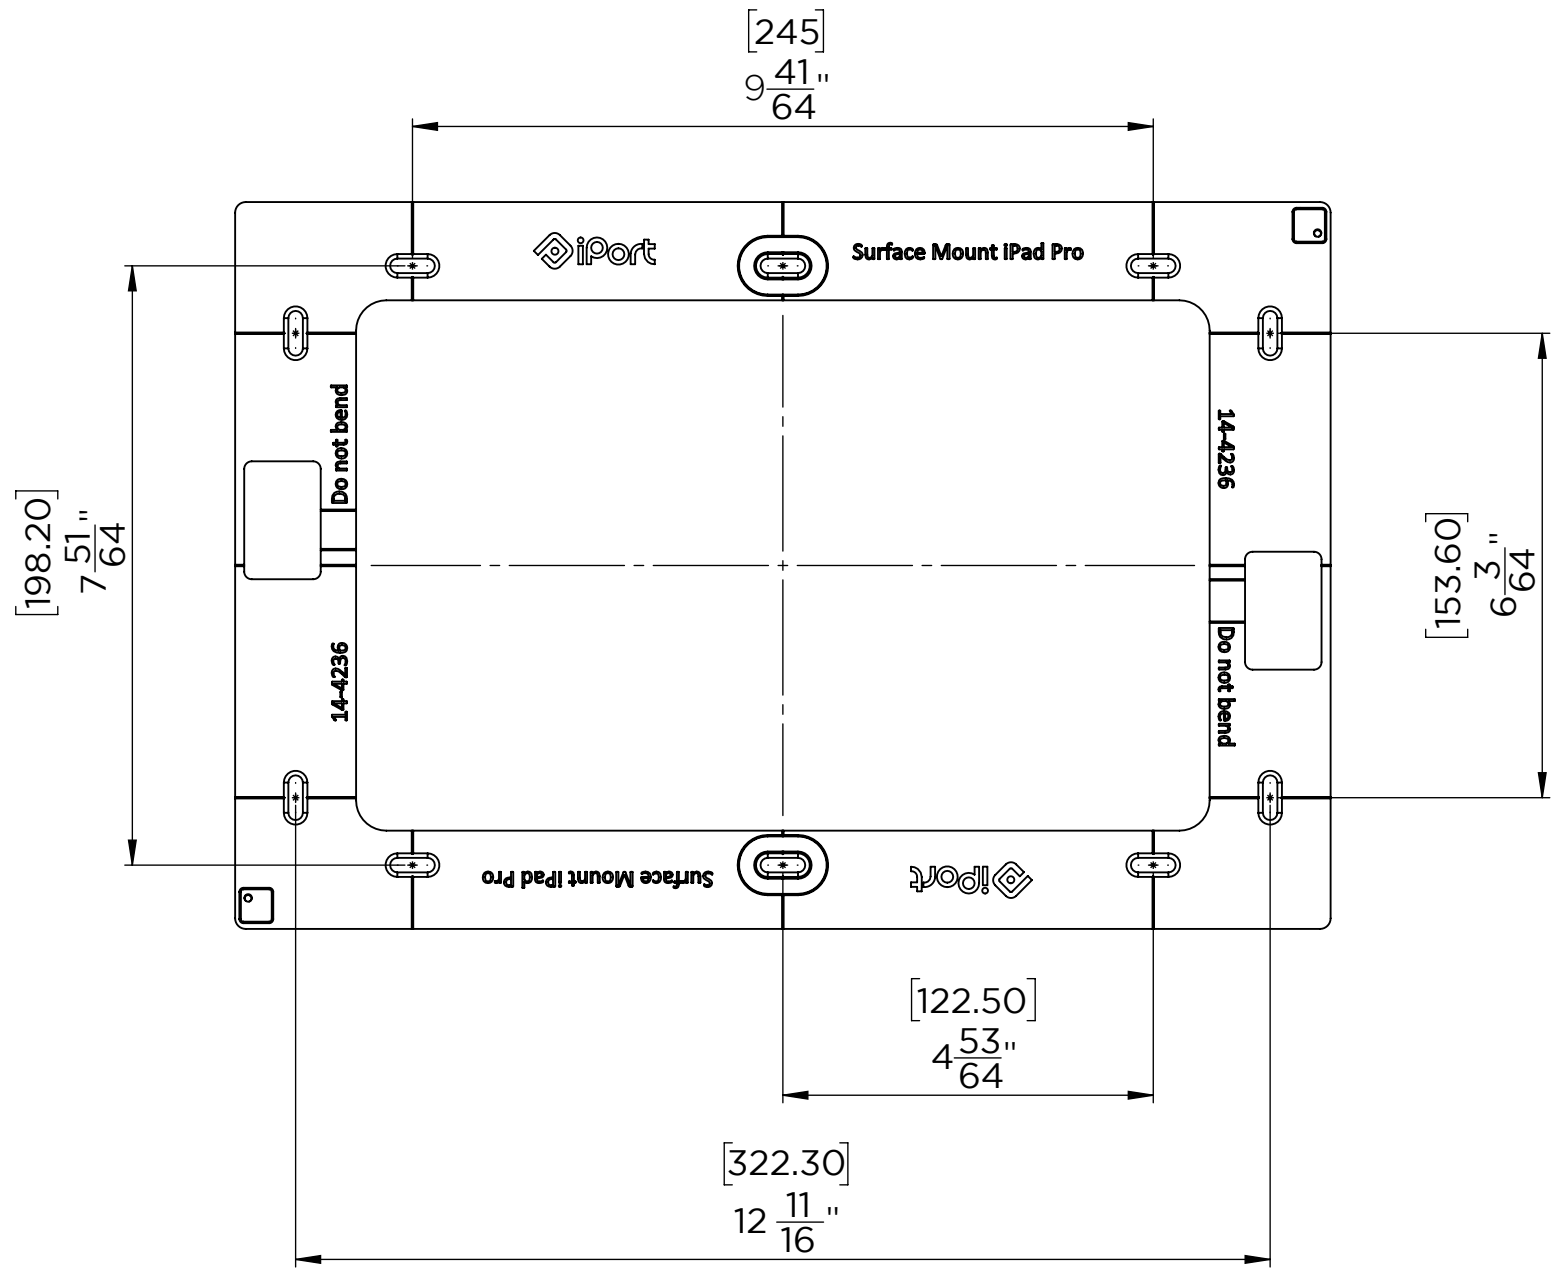

4

3

2

1

METRIC/INCHES		iPort BY SONANCE	
DESIGNED IN SAN CLEMENTE, CALIFORNIA BY IPORT		NAME BRACKET SM BUTTONS AND POWER ONLY PRO 12.9	
NOTICE OF PROPRIETARY INFORMATION: THE INFORMATION CONTAINED HEREIN IS THE PROPRIETARY PROPERTY OF DANA INNOVATIONS. THE POSSESSOR AGREES TO THE FOLLOWING: 1. TO MAINTAIN THIS DOCUMENT IN CONFIDENCE 2. NOT TO REPRODUCE OR COPY IT 3. NOT TO REVEAL OR PUBLISH IT IN WHOLE OR IN PART 4. ALL RIGHTS RESERVED			
SIZE B	SKU 70743, 70744, 70745 70772, 70773, 70774 70775, 70776, 70777	REV A	
SCALE: 1:5	WEIGHT: 1.16LBS	SHEET 1 OF 1	