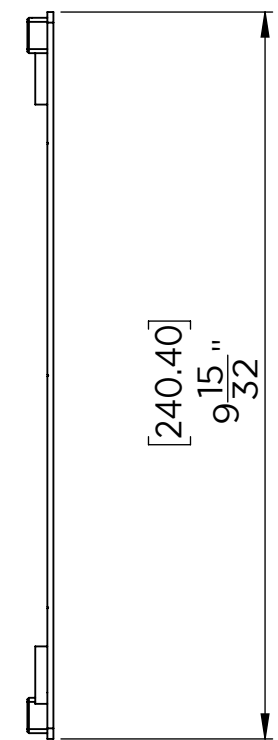

4

3

2

1

METRIC/INCHES		iPort BY SONANCE	
DESIGNED IN SAN CLEMENTE, CALIFORNIA BY IPORT		NAME BRACKET SM BUTTONS AND POWER ONLY PRO 12.9	
NOTICE OF PROPRIETARY INFORMATION: THE INFORMATION CONTAINED HEREIN IS THE PROPRIETARY PROPERTY OF DANA INNOVATIONS. THE POSSESSOR AGREES TO THE FOLLOWING: 1. TO MAINTAIN THIS DOCUMENT IN CONFIDENCE 2. NOT TO REPRODUCE OR COPY IT 3. NOT TO REVEAL OR PUBLISH IT IN WHOLE OR IN PART 4. ALL RIGHTS RESERVED			
SIZE B	SKU 70743, 70744, 70745 70772, 70773, 70774 70775, 70776, 70777	REV A	
SCALE: 1:5	WEIGHT: 1.16LBS	SHEET 1 OF 1	

4

3

2

1

B

B

A

A