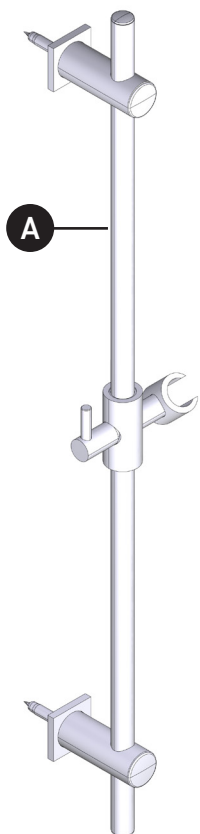

PIEZAS ILUSTRADAS

PEDIR POR NÚMERO DE REFERENCIA

300127SB

Riel de deslizamiento mural con chapetón cuadrado moderno

ID	Referencia del kit	Acabado
A	WROS0027AG	Oro antiguo
	WROS0027APC	Cromado pulido
	WROS0027MB	Negro mate
	WROS0027PN	Níquel pulido
	WROS0027STN	Níquel satinado
	WROS0027ULB	Latón sin esmaltar

For warranty or additional information, contact:

US Customers

U.S.A.
houseofrohl.com/support
1-800-777-9762

Canadian Customers

QUEBEC / MARITIMES / WESTERN CANADA
QUÉBEC / MARITIMES / OUEST CANADIEN
QUEBEC / MARITIMOS / CANADA OCCIDENTAL
houseofrohl.ca/support
1-866-473-8442

ONTARIO
houseofrohl.ca/support
1-800-287-5354