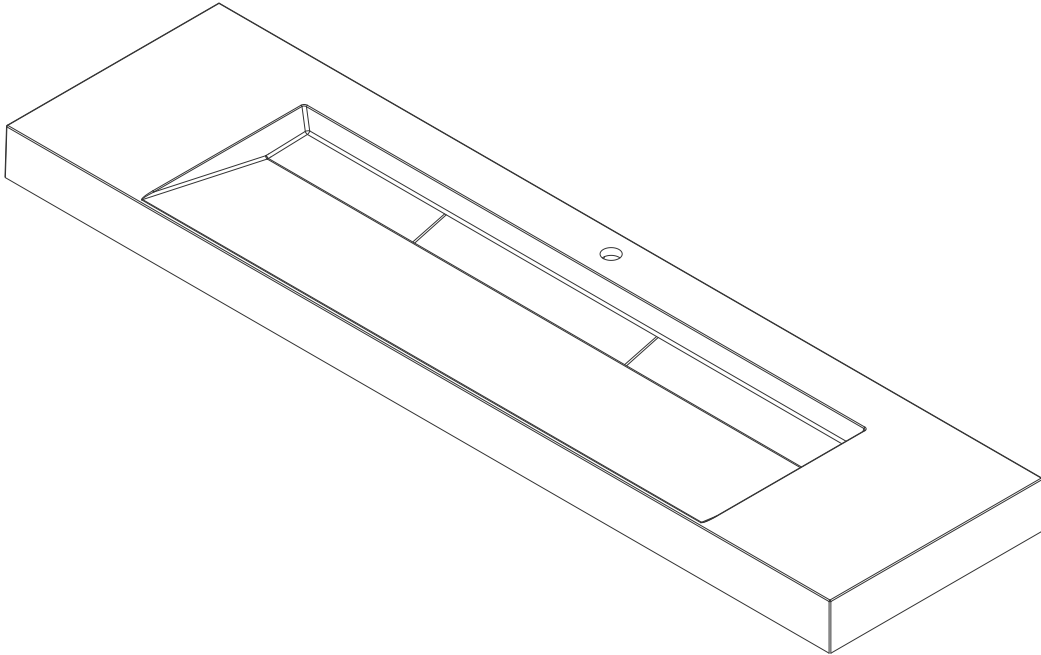

72" CS SERIES BASIN

CS-S378S-DGG

CS-S378S-GW

JAMES MARTIN
VANITIES

Features and Materials

Countertop Materials: Composite Stone
Number of Basins: One, Integrated Sinktop
Basin Overflow: NO
Certifications: ICC-ES PMG-1568

Dimension

Length: 72-1/2"
Width: 18-3/4"
Basin Depth: 2-3/8"
Overall Height: 4-1/4"
Visible Height: 3-7/8"

72" CS SERIES BASIN

JAMES MARTIN VANITIES

CS-S378S-DGG

CS-S378S-GW

Top View

Side View