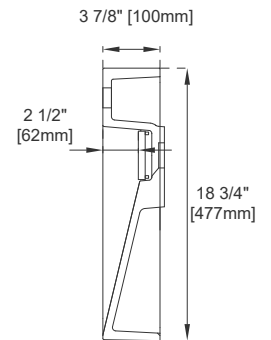

Dimension

Length: 72-1/2"
Width: 18-3/4"
Basin Depth: 2-3/8"
Overall Height: 4-1/4"
Visible Height: 3-7/8"

72" CS SERIES BASIN

JAMES MARTIN VANITIES

CS-S378S-DGG

CS-S378S-GW

Top View

Side View

Front View

All dimensions are nominal

Visit website for warranty and installation information
www.jamesmartinvanities.com