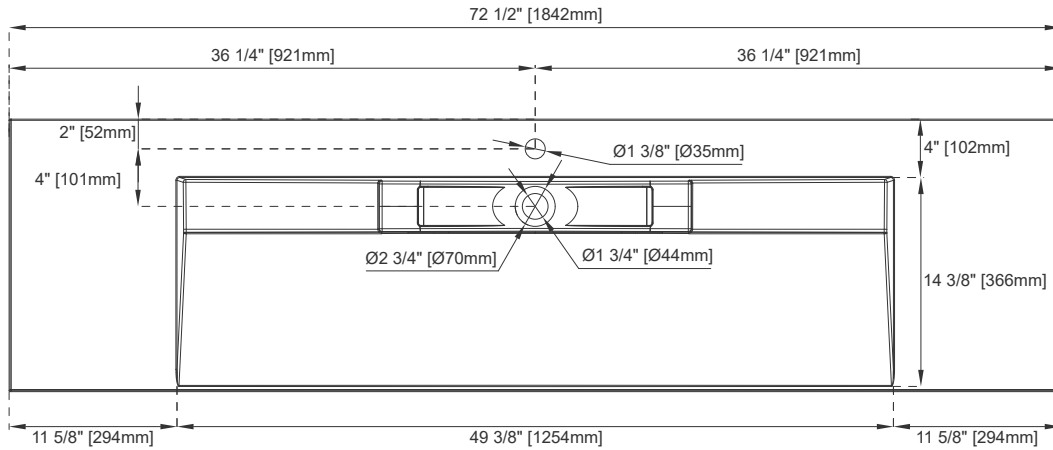

72" CS SERIES BASIN

CS-S378S-DGG

CS-S378S-GW

JAMES MARTIN
VANITIES

Features and Materials

Countertop Materials: Composite Stone
Number of Basins: One, Integrated Sinktop
Basin Overflow: NO
Certifications: ICC-ES PMG-1568

Dimension

Length: 72-1/2"
Width: 18-3/4"
Basin Depth: 2-3/8"
Overall Height: 4-1/4"
Visible Height: 3-7/8"

72" CS SERIES BASIN

JAMES MARTIN VANITIES

CS-S378S-DGG

CS-S378S-GW

Top View

Side View

Front View

All dimensions are nominal

Visit website for warranty and installation information
www.jamesmartinvanities.com