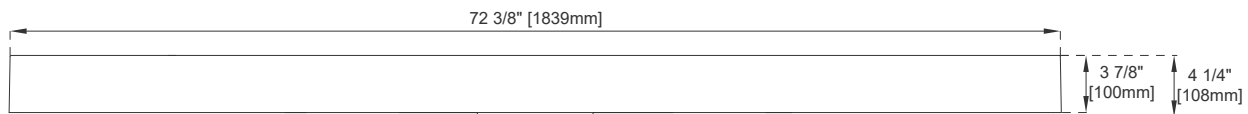

72" CS SERIES BASIN

CS-S378S-DGG

CS-S378S-GW

JAMES MARTIN
VANITIES

Features and Materials

Countertop Materials: Composite Stone
Number of Basins: One, Integrated Sinktop
Basin Overflow: NO
Certifications: ICC-ES PMG-1568

Dimension

Length: 72-1/2"
Width: 18-3/4"
Basin Depth: 2-3/8"
Overall Height: 4-1/4"
Visible Height: 3-7/8"

72" CS SERIES BASIN

JAMES MARTIN VANITIES

CS-S378S-DGG

CS-S378S-GW

Top View

Side View