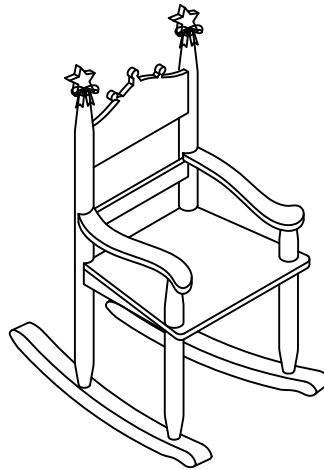

Item No: W-7475A

Fantasy Fields - Princess & Frog Rocking Chair

WARNING

Small parts and sharp points may be present prior to assembly.

CARE INSTRUCTIONS

To clean your product, use mild soap and water on a damp cloth. Do not use window cleaners or cleaning abrasives as they will scratch the surface and could damage the protective coating.

Made in China

HARDWARE

PRODUCT PARTS

<p>A</p> <p>1PC</p>	<p>B</p> <p>1PC</p>	<p>C</p> <p>2PCS</p>	<p>D</p> <p>2PCS</p>	
<p>E</p> <p>1PC</p>	<p>F</p> <p>1PC</p>	<p>G</p> <p>1PC</p>	<p>H</p> <p>2PCS</p>	<p>II</p> <p>2PCS</p>