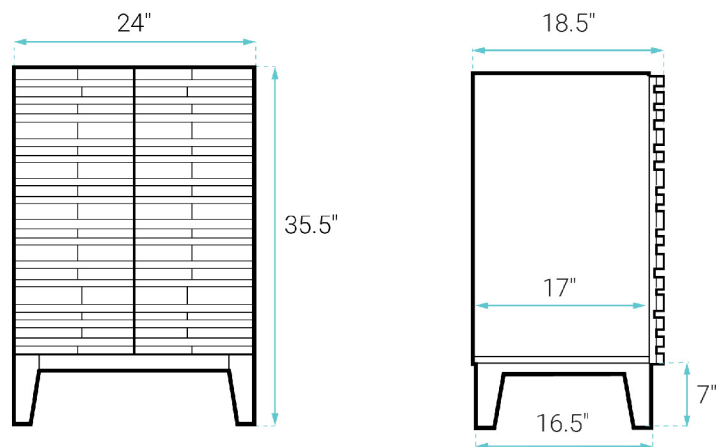

INSTALLATION:

Freestanding, assembly required

COLORS & FINISHES:

- Natural Oak: SM-BV470
- White Oak: SM-BV470W
- Black: SM-BV470B
- Brown Oak: SM-BV470BK

SPECIFICATIONS:

N.W: 78 lb.

W: 24" x D: 18.5" x H: 36"

Inner Sink: D: 11" x W: 17.5" x H: 4.5"

INCLUDED PARTS:

- Cabinet: SM-BV470W-C
- Sink: SM-VT324-3MB

REQUIRED PARTS:

- Sink Drain*
- Drain Trap*
- Faucet*
- Water Supply Lines

*Sold Separately by Swiss Madison