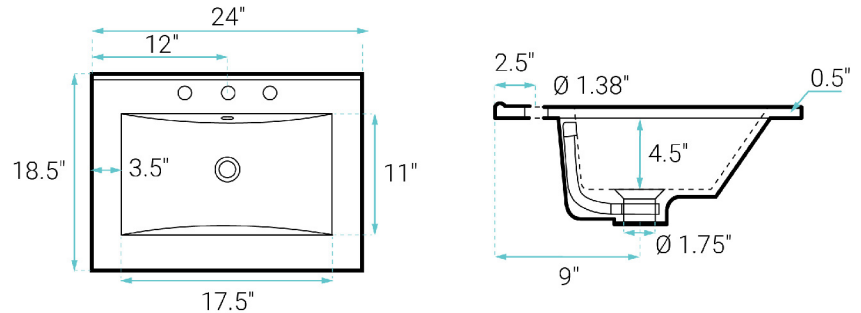

Cascade

Swiss Madison®
well made forever

Freestanding Vanity SM-BV470W-3MB

FEATURES:

- Sleek, freestanding design
- Glazed ceramic, single sink
- Standard 1.75" drain hole
- Standard 1.38" faucet hole
- Chrome-finish overflow
- Wooden legs

INSTALLATION:

Freestanding, assembly required

COLORS & FINISHES:

- Natural Oak: SM-BV470
- White Oak: SM-BV470W
- Black: SM-BV470B
- Brown Oak: SM-BV470BK

SPECIFICATIONS:

N.W: 78 lb.

W: 24" x D: 18.5" x H: 36"

Inner Sink: D: 11" x W: 17.5" x H: 4.5"

INCLUDED PARTS:

- Cabinet: SM-BV470W-C
- Sink: SM-VT324-3MB

REQUIRED PARTS:

- Sink Drain*
- Drain Trap*
- Faucet*
- Water Supply Lines

*Sold Separately by Swiss Madison