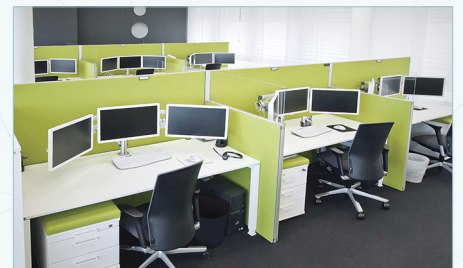

Solution - Novus monitor arms and accessories enhance comfort, are easy to position, and include options for both commercial and home office workspaces. They are German engineered for durability and feature modern styling to complement any space.

WE RECOMMEND

CLU Monitor Arms are easy to install, space-conscious, and fully adjustable for the perfect ergonomic fit.

Contact us for information on custom options.

Real-World Applications

Any space will benefit from Novus monitor arms. Novus offers a variety of options for creating a comfortable, productive workspace for home offices, commercial offices, bench systems, cubicles, and more.