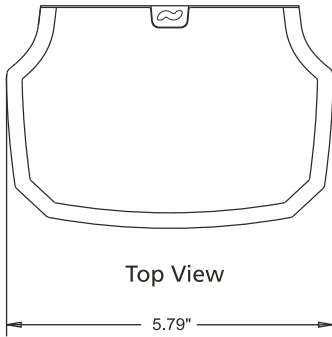

PURELL® CS8 TOUCH-FREE SOAP DISPENSER DIMENSIONS

Use the dimensions provided to ensure adequate wall spacing and clearance for the unit.
Refill sold separately.

Front View

Side View

Back View

GOJO Industries, Inc.
One GOJO Plaza, Suite 500
P.O. Box 991 • Akron, OH 44309-0991
Tel: 1-330-255-6000 • Toll-free: 1-800-321-9647
Fax: 1-800-FAX-GOJO