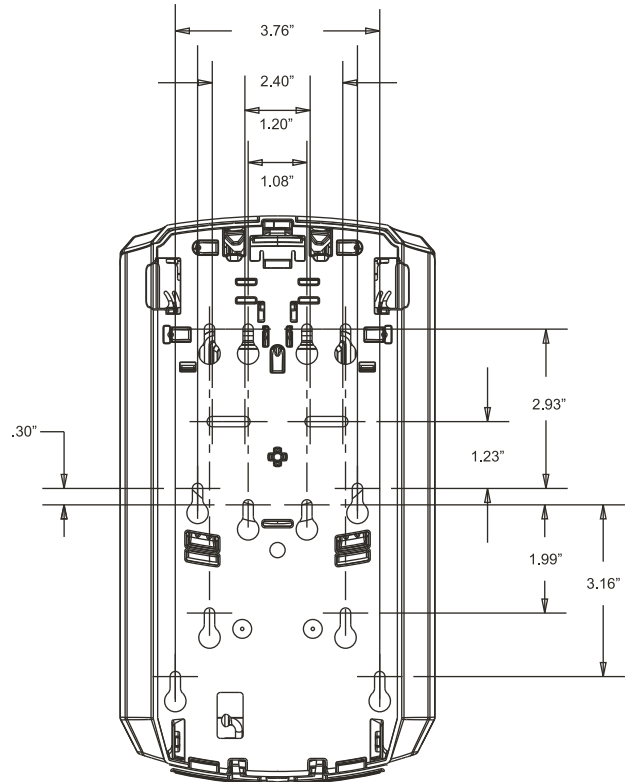

PURELL® CS8 TOUCH-FREE SOAP DISPENSER DIMENSIONS

Use the dimensions provided to ensure adequate wall spacing and clearance for the unit.
Refill sold separately.

Front View

Side View

Back View

GOJO Industries, Inc.
One GOJO Plaza, Suite 500
P.O. Box 991 • Akron, OH 44309-0991
Tel: 1-330-255-6000 • Toll-free: 1-800-321-9647
Fax: 1-800-FAX-GOJO