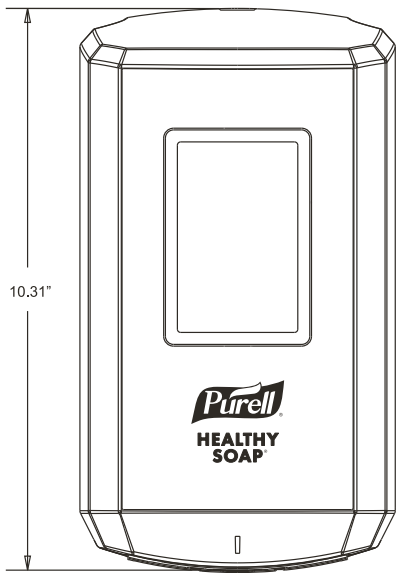

PURELL® CS8 TOUCH-FREE SOAP DISPENSER DIMENSIONS

Use the dimensions provided to ensure adequate wall spacing and clearance for the unit.
Refill sold separately.

Front View

Side View

Back View

GOJO Industries, Inc.
One GOJO Plaza, Suite 500
P.O. Box 991 • Akron, OH 44309-0991
Tel: 1-330-255-6000 • Toll-free: 1-800-321-9647
Fax: 1-800-FAX-GOJO