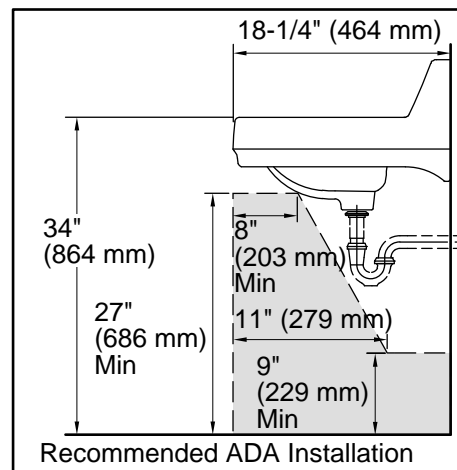

### Technical Information

All product dimensions are nominal.

Basin configuration:	Single Bowl
Bowl area (Basin #1):	Length: 10" (254 mm) Width: 15" (381 mm) Water depth: 3-1/4" (83 mm)
With overflow:	Yes
Number of deck holes:	1
Faucet hole(s):	1-3/8" (35 mm)
Soap/Lotion hole:	1-1/4" (32 mm)
Drain hole:	1-3/4" (44 mm)