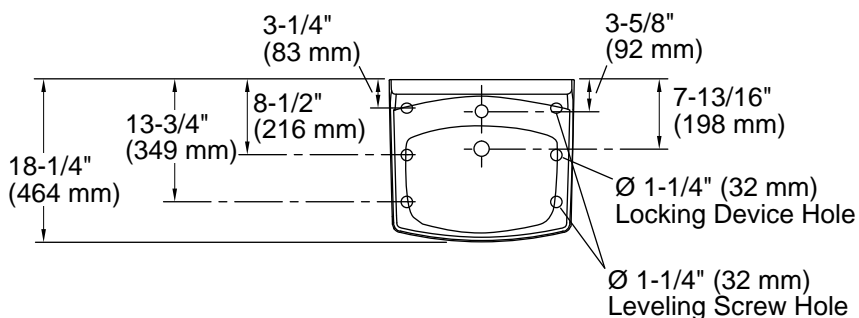

### Technical Information

All product dimensions are nominal.

Basin configuration:	Single Bowl
Bowl area (Basin #1):	Length: 10" (254 mm) Width: 15" (381 mm) Water depth: 3-1/4" (83 mm)
With overflow:	Yes
Number of deck holes:	1
Faucet hole(s):	1-3/8" (35 mm)
Soap/Lotion hole:	1-1/4" (32 mm)
Drain hole:	1-3/4" (44 mm)