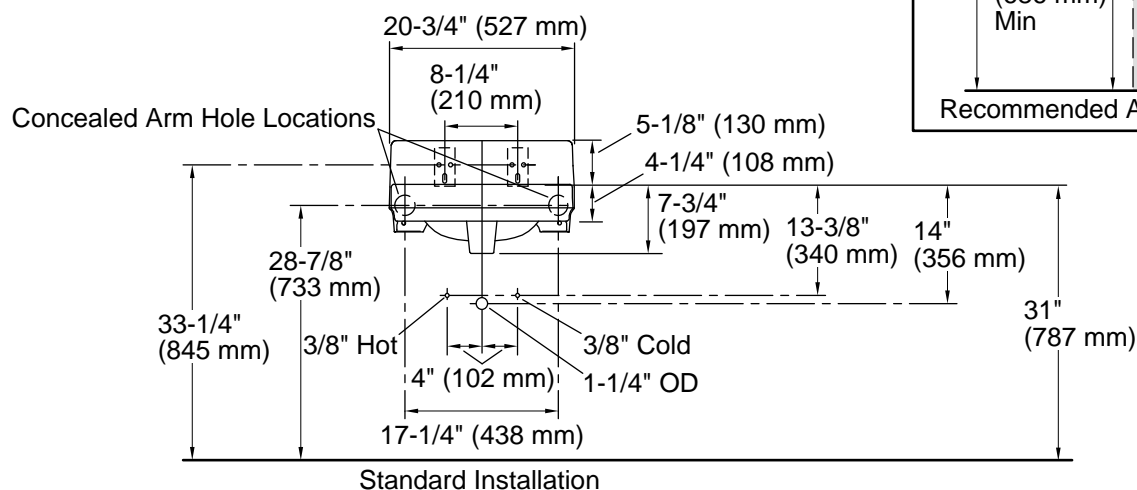

### Technical Information

All product dimensions are nominal.

Basin configuration:	Single Bowl
Bowl area (Basin #1):	Length: 10" (254 mm) Width: 15" (381 mm) Water depth: 3-1/4" (83 mm)
With overflow:	Yes
Number of deck holes:	1
Faucet hole(s):	1-3/8" (35 mm)
Soap/Lotion hole:	1-1/4" (32 mm)
Drain hole:	1-3/4" (44 mm)