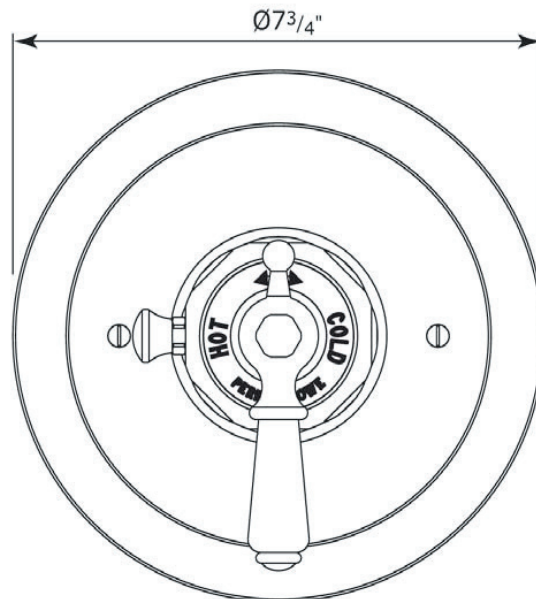

For warranty or additional information, contact:

U.S.A.
houseofrohl.com/support
1-800-777-9762

QUEBEC / MARITIMES / WESTERN CANADA
QUÉBEC / MARITIMES / OUEST CANADIEN
QUEBEC / MARITIMOS / CANADA OCCIDENTAL
houseofrohl.ca/support
1-866-473-8442

ONTARIO
houseofrohl.ca/support
1-800-287-5354