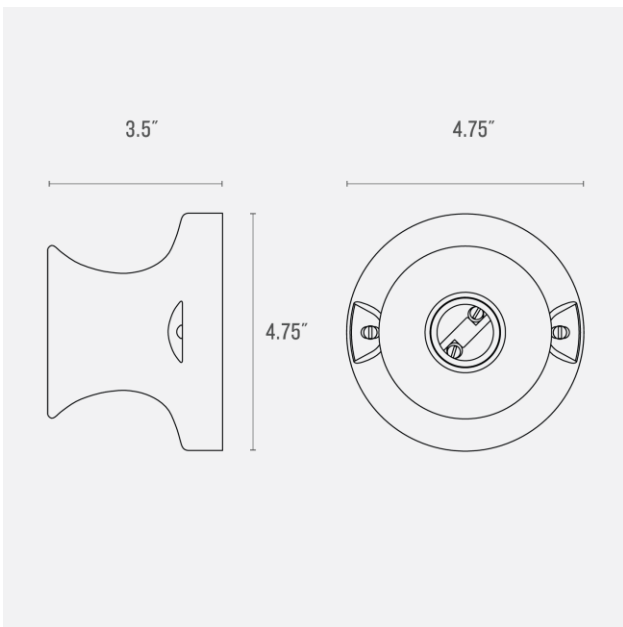

## Alabax Small Sconce

**Application:** Wall Sconce

**Product Origin:** Processed and assembled in Portland, Oregon using ethically-sourced domestic and global components.

**UL Listed:** Yes

**Max Wattage:** 60 W

**Voltage:** 120/220 Volts

**Location Rating:** Damp

**Dimensions:**

Overall: 4.75" H x 4.75" W x 3.5" D

Canopy: 4.75" W x 3.5" D

**Materials:** Ceramic

One year guarantee