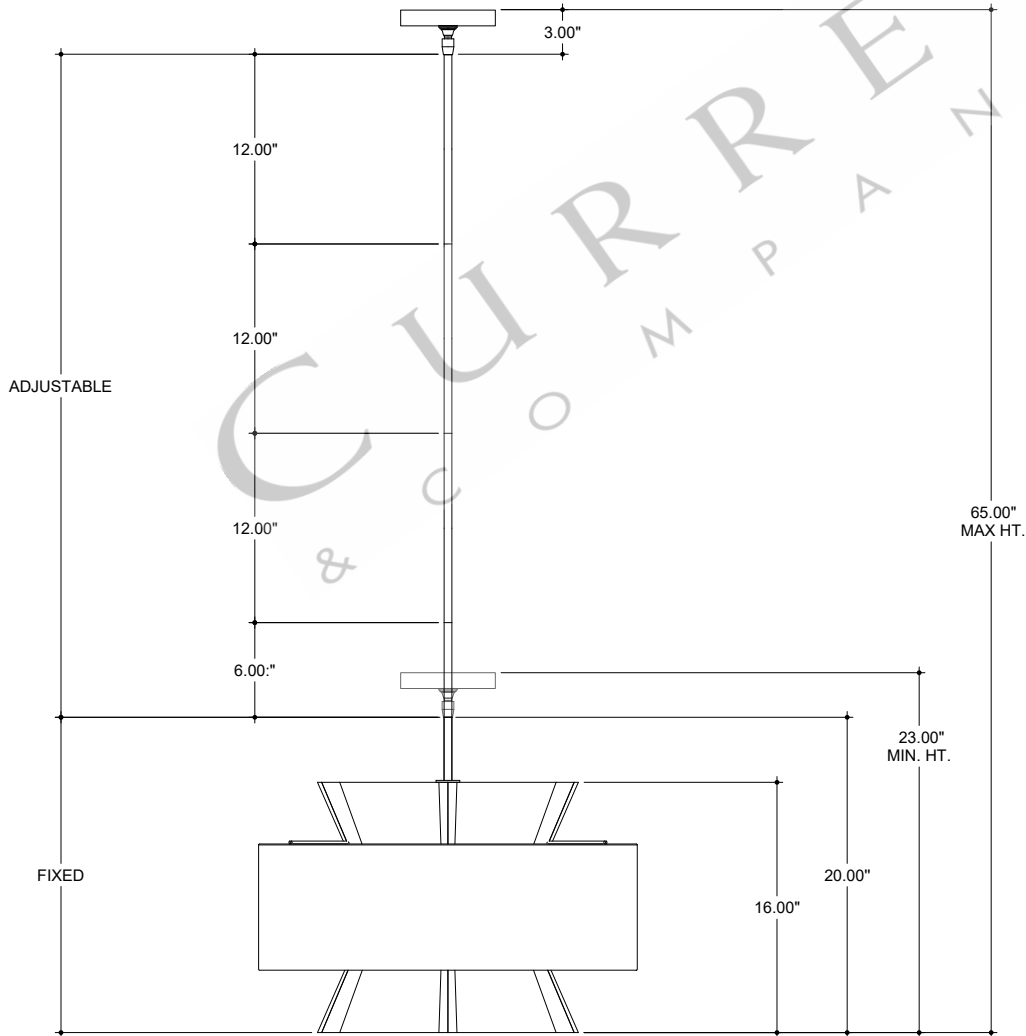

CANOPY DETAIL

TOP VIEW

FRONT VIEW

9000-0970