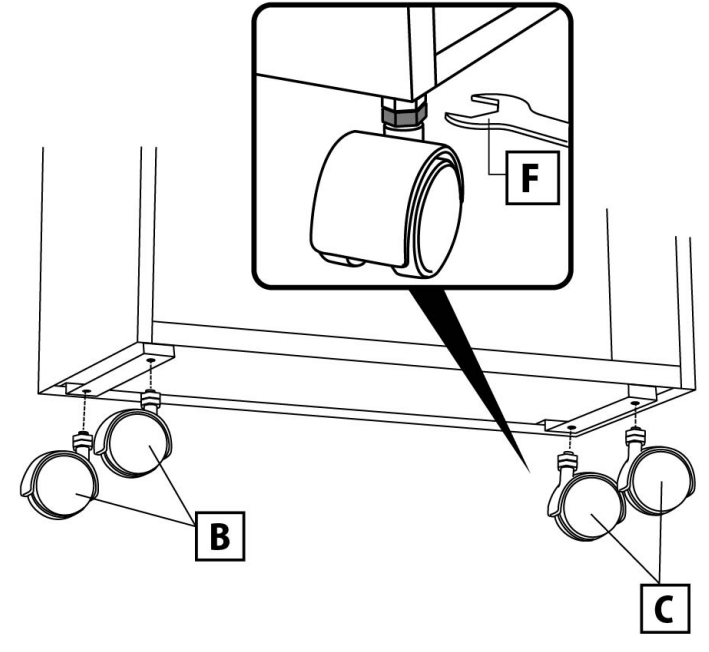

<b>A</b> ×1	<b>B</b> ×2	<b>C</b> ×2
	 The omni-directional casters (Bx2) swivel in all directions. Install the swivel casters on the side with the handle.	 The rigid casters (Cx2) roll in one direction, front and back. Install these on the side opposite the handle.
<b>F</b> ×1	<b>D</b> ×1	<b>E</b> ×2

**Caution**  
Do not directly expose wood top to water or high levels of humidity. Wipe wood top with dry cloth when wet.

The one-directional wheels (Part C) should be placed on the side opposite the handle. The cart is guided by the omni-directional wheels on the handle side, while the straight wheels at the rear drive the unit forward. The top nut on any of the wheels can be adjusted to help level the unit.

**B**  
全方向キャスター

B: The omni-directional casters (Bx2) swivel in all directions. Install the swivel casters on the side with the handle.

**C**  
1方向キャスター

C: The rigid casters (Cx2) roll in one direction, front and back. Install these on the side opposite the handle.