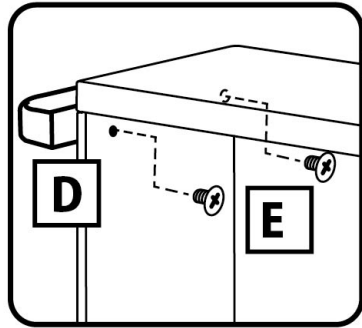

<b>A</b> ×1	<b>B</b> ×2	<b>C</b> ×2
	 The omni-directional casters (Bx2) swivel in all directions. Install the swivel casters on the side with the handle.	 The rigid casters (Cx2) roll in one direction, front and back. Install these on the side opposite the handle.
<b>F</b> ×1	<b>D</b> ×1	<b>E</b> ×2

**Caution**  
Do not directly expose wood top to water or high levels of humidity. Wipe wood top with dry cloth when wet.

The one-directional wheels (Part C) should be placed on the side opposite the handle. The cart is guided by the omni-directional wheels on the handle side, while the straight wheels at the rear drive the unit forward. The top nut on any of the wheels can be adjusted to help level the unit.

**B**  
全方向キャスター

B: The omni-directional casters (Bx2) swivel in all directions. Install the swivel casters on the side with the handle.

**C**  
1方向キャスター

C: The rigid casters (Cx2) roll in one direction, front and back. Install these on the side opposite the handle.