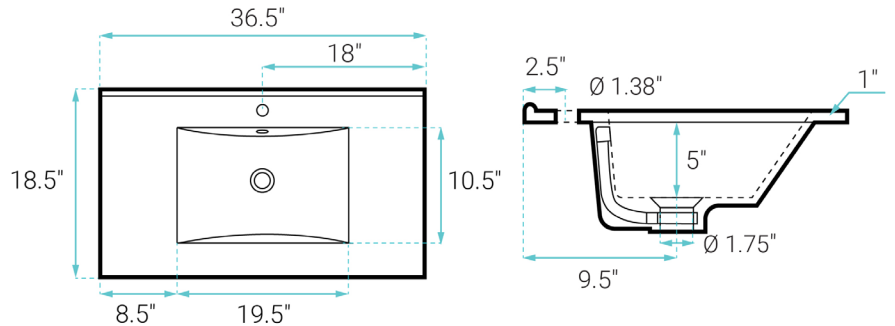

Freestanding Vanity SM-BV663

FEATURES:

- Sleek, freestanding design
- Glazed ceramic, single sink
- Standard 1.75" drain hole
- Standard 1.38" faucet hole
- Chrome-finish overflow
- Wooden legs

INSTALLATION:

Freestanding, assembly required

COLORS & FINISHES:

- Oak: SM-BV663
- Black: SM-BV663B
- Dark Walnut: SM-BV663WN
- Natural Oak: SM-BV663NO
- White Oak: SM-BV663W

SPECIFICATIONS:

N.W: 76 lb.

W: 36.5" x D: 18.5" x H: 33.5"

Inner Sink: D: 10.5" x W: 19.5" x H: 5"

INCLUDED PARTS:

- Freestanding Vanity: SM-BV663-C
- Vanity Top Sink: SM-VT336
- Leg: SM-BVP07
- Cabinet Hardware: SM-BVP09

REQUIRED PARTS:

- Sink Drain*
- Drain Trap*
- Faucet*
- Water Supply Lines