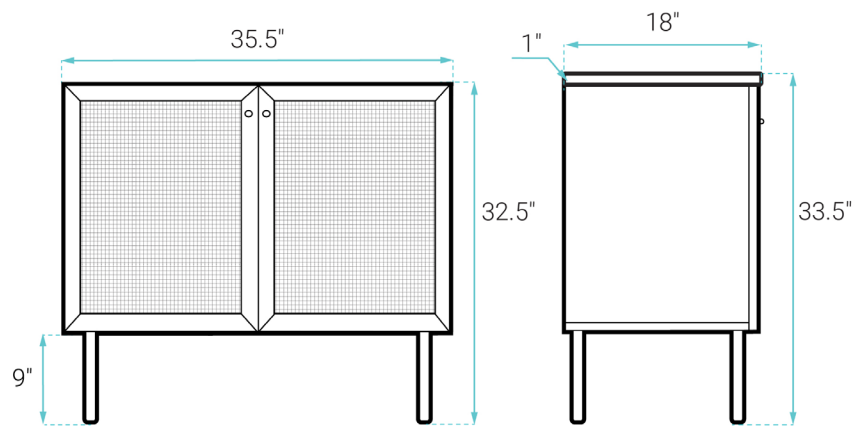

Freestanding Vanity SM-BV663

FEATURES:

- Sleek, freestanding design
- Glazed ceramic, single sink
- Standard 1.75" drain hole
- Standard 1.38" faucet hole
- Chrome-finish overflow
- Wooden legs

INSTALLATION:

Freestanding, assembly required

COLORS & FINISHES:

- Oak: SM-BV663
- Black: SM-BV663B
- Dark Walnut: SM-BV663WN
- Natural Oak: SM-BV663NO
- White Oak: SM-BV663W

SPECIFICATIONS:

N.W: 76 lb.

W: 36.5" x D: 18.5" x H: 33.5"

Inner Sink: D: 10.5" x W: 19.5" x H: 5"

INCLUDED PARTS:

- Freestanding Vanity: SM-BV663-C
- Vanity Top Sink: SM-VT336
- Leg: SM-BVP07
- Cabinet Hardware: SM-BVP09

REQUIRED PARTS:

- Sink Drain*
- Drain Trap*
- Faucet*
- Water Supply Lines