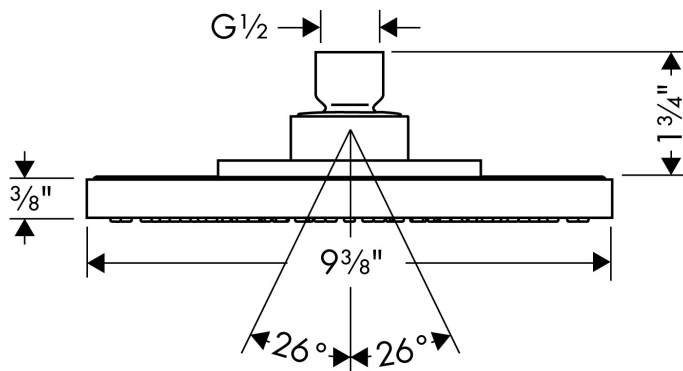

Brand	hansgrohe
Art. Name	Raindance S Showerhead 240 1-Jet, 1.75 GPM
Art. Nr.	26927001
Surface	chrome
Pos.	1

Product Picture

Drawing

Technology

Features

- Spray modes: Rain
- 180 no-clog spray channels
- Fully-finished matching spray face