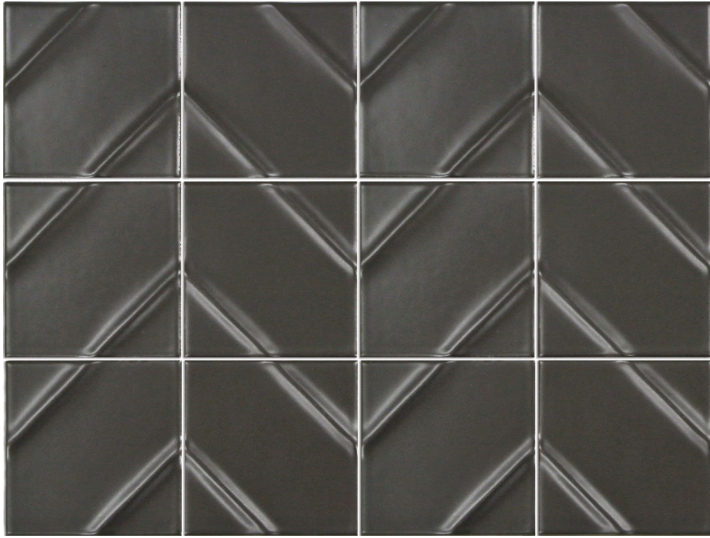

Kumito™ is a timeless ceramic chevron mosaic tile that comes in two distinct colors. The classic choice for both traditional and contemporary design schemes, Kumito provides a simple and clean look with a matte finish. This chevron mosaic is the perfect accent to any wall.

KUMITO™

Glazed Ceramic Mosaic

WALL 
RESIDENTIAL 
COMMERCIAL 
INDOOR 
OUTDOOR 

Black

White

Sizes

12" x 16"
11.73" x 15.67"

Thickness