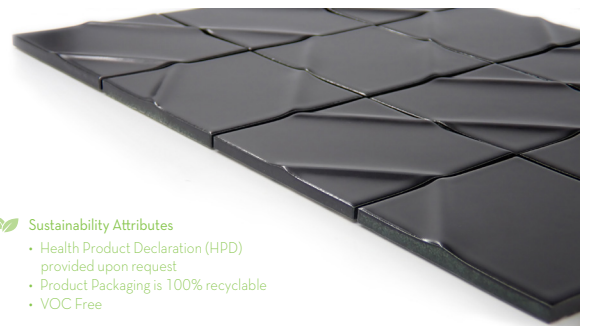

Kumito™ is a timeless ceramic chevron mosaic tile that comes in two distinct colors. The classic choice for both traditional and contemporary design schemes, Kumito provides a simple and clean look with a matte finish. This chevron mosaic is the perfect accent to any wall.

10mm

Testing

Shade Variation
Rating

Results* V2

 Sustainability Attributes

- Health Product Declaration (HPD) provided upon request
- Product Packaging is 100% recyclable
- VOC Free

*For more information visit www.emser.com. Always consult a professional for proper usage and installation.