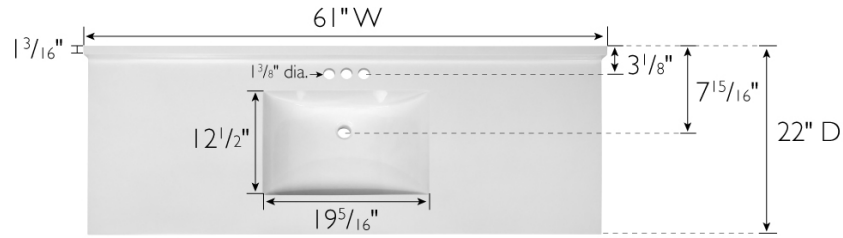

Camilla II Centerset Vanity Top 61"  
Solid White

SPECIFICATIONS

MATERIAL:	Cultured Marble
TOOLS NEEDED FOR INSTALLATION:	100% silicone
ASSEMBLED DIMENSIONS:	8.6" H x 61" L x 22" D
ASSEMBLED WEIGHT:	75.6 lbs.
FAUCET TYPE:	Lav Centerset
NUMBER OF MOUNTING HOLES:	3
BOWL MATERIAL:	Cultured Marble
BACK SPLASH INCLUDED:	Yes
COLOR:	Solid White
NUMBER OF BOWLS:	1
BOWL DIMENSIONS:	5.4" H x 19.3 W x 12.5" D
BOWL SHAPE:	Rectangle
SINK THICKNESS:	0.95"
MOUNTING TYPE:	Integrated
OVERFLOW HOLE:	Yes