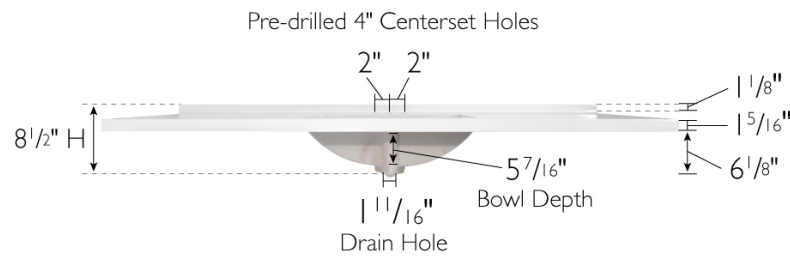

Camilla II Centerset Vanity Top 61"  
Solid White

SPECIFICATIONS

MATERIAL:	Cultured Marble
TOOLS NEEDED FOR INSTALLATION:	100% silicone
ASSEMBLED DIMENSIONS:	8.6" H x 61" L x 22" D
ASSEMBLED WEIGHT:	75.6 lbs.
FAUCET TYPE:	Lav Centerset
NUMBER OF MOUNTING HOLES:	3
BOWL MATERIAL:	Cultured Marble
BACK SPLASH INCLUDED:	Yes
COLOR:	Solid White
NUMBER OF BOWLS:	1
BOWL DIMENSIONS:	5.4" H x 19.3 W x 12.5" D
BOWL SHAPE:	Rectangle
SINK THICKNESS:	0.95"
MOUNTING TYPE:	Integrated
OVERFLOW HOLE:	Yes