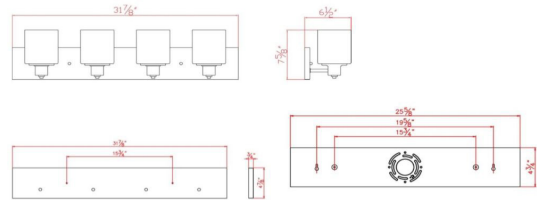

Dane 4-Light Vanity Light  
Satin Nickel

SPECIFICATIONS

MOUNTING:	Wall Mount	LED BRIGHTNESS (LUMENS):	N/A
SLOPED CEILING ADAPTABLE:	No	LED COLOR CORRELATED TEMPERATURE (CCT):	N/A
LAMP TYPE 1:	Maximum 60W Medium Base Bulb	LED COLOR RENDERING INDEX (CRI):	N/A
BULB INCLUDED:	No	LED EFFICACY:	N/A
WATTS PER BULB:	60W	LED AVERAGE RATED LIFE:	N/A
TOTAL WATTAGE:	240W	ENERGY EFFICIENT:	No
DIMMABLE:	Yes	LIGHTING AMPS:	N/A
MATERIAL CONSTRUCTION:	Steel	VOLTAGE:	120V
ASSEMBLED DIMENSIONS:	7.6" H x 32" L x 6.5" D		
WEIGHT:	6.40 lbs.		
BACKPLATE DIMENSIONS:	6.5" H x 31.875" W		
CANOPY/PLATE DIMENSIONS:	N/A		
GLASS/SHADE DIMENSIONS:	5.3" H x 4.75" L x 4.75" D		
GLASS/SHADE MATERIAL:	Glass		
GLASS/SHADE TYPE:	Frosted		
GLASS/SHADE COLOR:	White		