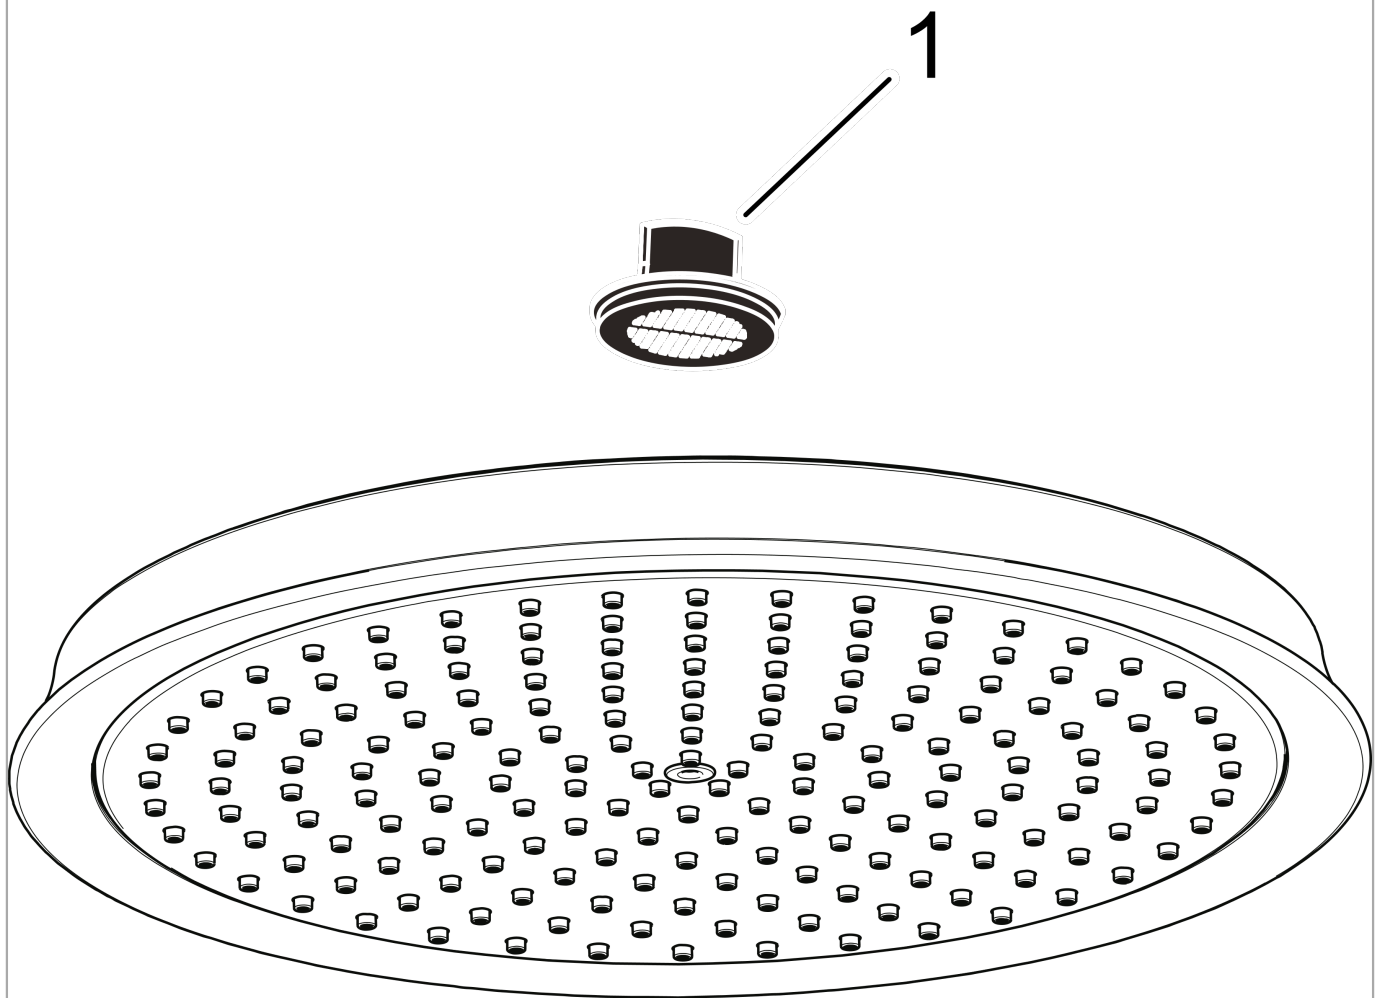

**Raindance Classic**  
**Showerhead 180 1-Jet, 2.5 GPM**  
 Finishes : **chrome**    Part no. : **28421001**

**Description**

**Features**

- Spray modes: RainAir
- 107 no-clog spray channels
- Flow: 2.5 GPM (9.5 L/Min)
- Fully-finished matching spray face

**Item details**

List Price \$ 544.00

**Technology**

**Compliance**

**Product image**

**Scale drawing**

**Raindance Classic**  
**Showerhead 180 1-Jet, 2.5 GPM**  
Finishes : **chrome**    Part no. : **28421001**

Exploded drawing

Year of production: >06/12

**Raindance Classic**  
**Showerhead 180 1-Jet, 2.5 GPM**  
 Finishes : **chrome**    Part no. : **28421001**

**Spare parts list**

Year of production: >06/12

<b>Pos.</b>	<b>Description</b>	<b>Part no.</b>	<b>Price</b>	<b>PU</b>
1	filter packing	88649000	-	1