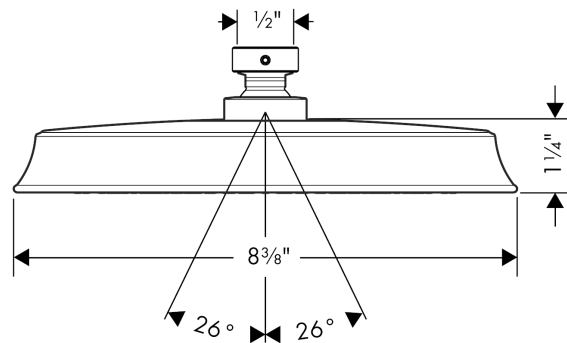

**Raindance Classic**  
**Showerhead 180 1-Jet, 2.5 GPM**  
 Finishes : **chrome**    Part no. : **28421001**

**Description**

**Features**

- Spray modes: RainAir
- 107 no-clog spray channels
- Flow: 2.5 GPM (9.5 L/Min)
- Fully-finished matching spray face

**Item details**

List Price \$ 544.00

**Technology**

**Compliance**

**Product image**

**Scale drawing**

**Raindance Classic**  
**Showerhead 180 1-Jet, 2.5 GPM**  
Finishes : **chrome**    Part no. : **28421001**

Exploded drawing

Year of production: >06/12

**Raindance Classic**  
**Showerhead 180 1-Jet, 2.5 GPM**  
 Finishes : **chrome**    Part no. : **28421001**

**Spare parts list**

Year of production: >06/12

<b>Pos.</b>	<b>Description</b>	<b>Part no.</b>	<b>Price</b>	<b>PU</b>
1	filter packing	88649000	-	1