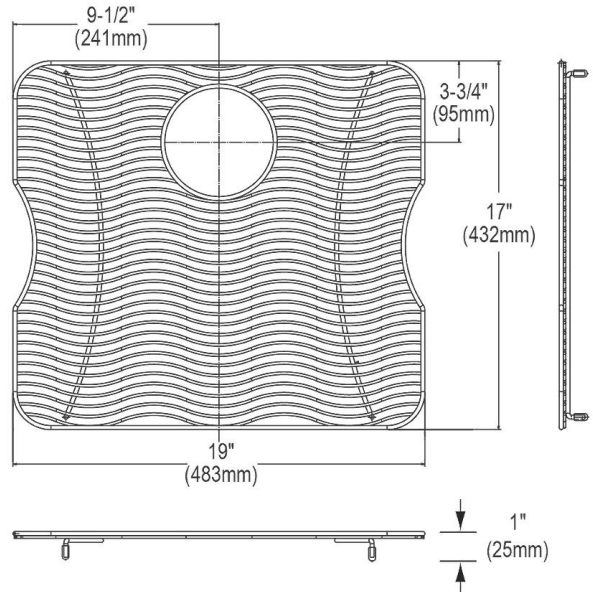

PART: _____ QTY: _____

PROJECT: _____

CONTACT: _____

DATE: _____

NOTES: _____

APPROVAL: _____

In keeping with our policy of continuing product improvement, Elkay reserves the right to change product specifications without notice. Please visit elkay.com for the most current version of Elkay product specification sheets. This specification describes an Elkay product with design, quality, and functional benefits to the user. When making a comparison of other producers' offerings, be certain these features are not overlooked.