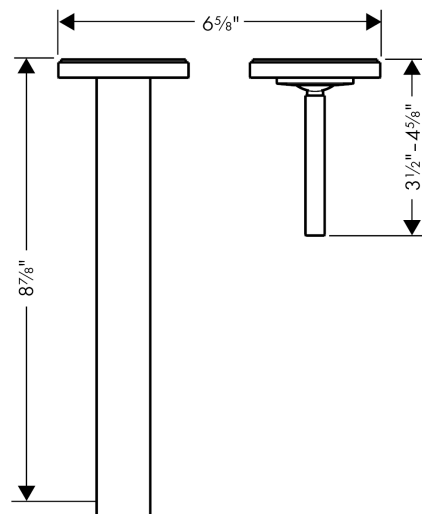

AXOR Citterio
Wall-Mounted Single-Handle Faucet Trim, 1.2 GPM
Finishes : **chrome** Part no. : **39116001**

Description

Features

- Aerated spray
- Flow: 1.2 GPM (4.5 L/Min)
- Joystick ceramic cartridge

Technology

Product image

Scale drawing

AXOR Citterio
Wall-Mounted Single-Handle Faucet Trim, 1.2 GPM
Finishes : **chrome** Part no. : **39116001**

Exploded drawing

Year of production: >07/16

AXOR Citterio
Wall-Mounted Single-Handle Faucet Trim, 1.2 GPM
 Finishes : **chrome** Part no. : **39116001**

Spare parts list

Year of production: >07/16

Pos.	Description	Part no.	PC	PU
1	flange	96908000	0	1
2	handle	39092000	0	1
3	escutcheon for handle	96909000	0	1
4	washer	97600000	0	1
5	nut	95645000	0	1
6	cartridge, assy	96339000	0	1
7	adapter for cartridge	95644000	0	1
8	fixing set	97971000	0	1
9	aerator M24x1 (4,5 l/min)	92877000	0	1
10	spout 220 mm	97239000	0	1
11	hollow set screw M4x6	97767000	0	1
12	escutcheon	98720000	0	1
13	connecting thread G½	97228000	0	1
14	conversion kit	95643000	0	1
a	extension set 25 mm for 13622180	31971000	0	1
b	base body	13622181	0	1
c	Grease	90920000	0	1