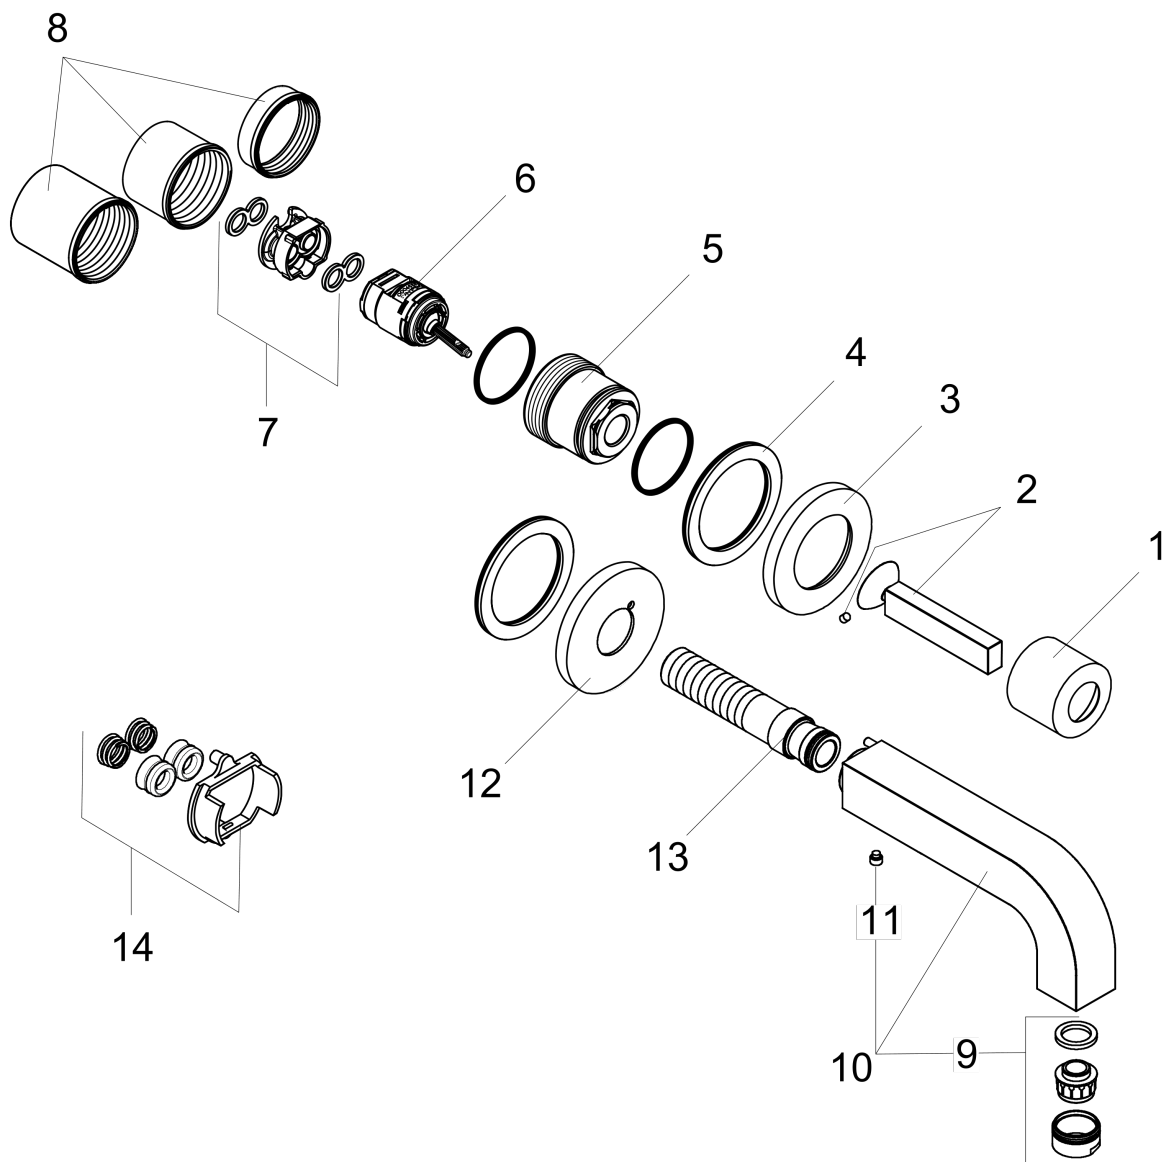

AXOR Citterio
Wall-Mounted Single-Handle Faucet Trim, 1.2 GPM
Finishes : **chrome** Part no. : **39116001**

Description

Features

- Aerated spray
- Flow: 1.2 GPM (4.5 L/Min)
- Joystick ceramic cartridge

Technology

Product image

Scale drawing

AXOR Citterio
Wall-Mounted Single-Handle Faucet Trim, 1.2 GPM
Finishes : **chrome** Part no. : **39116001**

Exploded drawing

Year of production: >07/16

AXOR Citterio
Wall-Mounted Single-Handle Faucet Trim, 1.2 GPM
 Finishes : **chrome** Part no. : **39116001**

Spare parts list

Year of production: >07/16

Pos.	Description	Part no.	PC	PU
1	flange	96908000	0	1
2	handle	39092000	0	1
3	escutcheon for handle	96909000	0	1
4	washer	97600000	0	1
5	nut	95645000	0	1
6	cartridge, assy	96339000	0	1
7	adapter for cartridge	95644000	0	1
8	fixing set	97971000	0	1
9	aerator M24x1 (4,5 l/min)	92877000	0	1
10	spout 220 mm	97239000	0	1
11	hollow set screw M4x6	97767000	0	1
12	escutcheon	98720000	0	1
13	connecting thread G½	97228000	0	1
14	conversion kit	95643000	0	1
a	extension set 25 mm for 13622180	31971000	0	1
b	base body	13622181	0	1
c	Grease	90920000	0	1