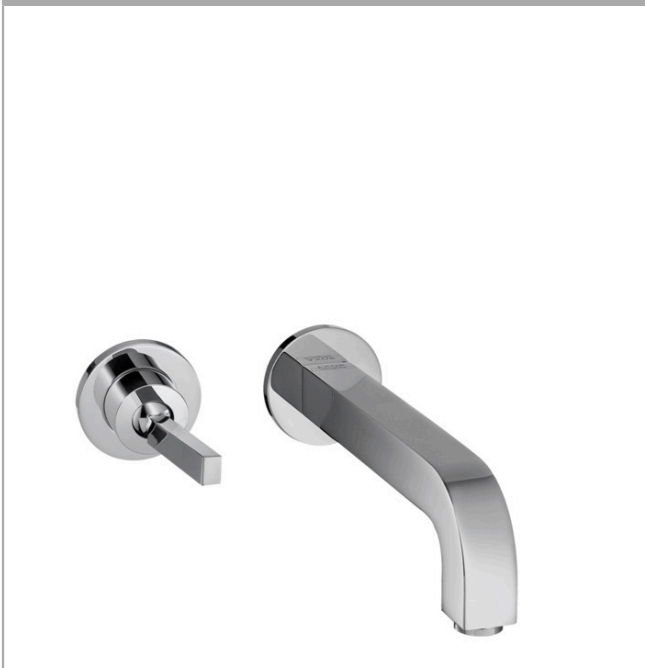

AXOR Citterio
Wall-Mounted Single-Handle Faucet Trim, 1.2 GPM
Finishes : **chrome** Part no. : **39116001**

Description

Features

- Aerated spray
- Flow: 1.2 GPM (4.5 L/Min)
- Joystick ceramic cartridge

Technology

Product image

Scale drawing

AXOR Citterio
Wall-Mounted Single-Handle Faucet Trim, 1.2 GPM
Finishes : **chrome** Part no. : **39116001**

Exploded drawing

Year of production: >07/16

AXOR Citterio
Wall-Mounted Single-Handle Faucet Trim, 1.2 GPM
 Finishes : **chrome** Part no. : **39116001**